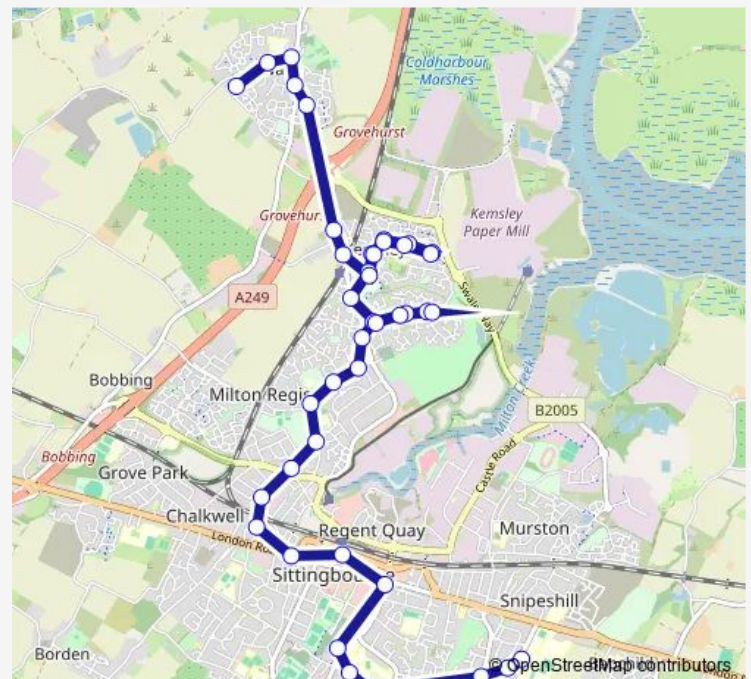

Thursday 15:15

Friday 15:15

Saturday —

Sunday —

Route info

Direction: The Sittingbourne School Grounds

Stops: 41

Trip Duration: 0 hour 45 min

Kingfisher Close

Helen Thompson Close

School Lane

Evergreen Close

Holly Blue Drive

Direction

Health Centre — The Sittingbourne School Grounds

46 stops

[Open route schedule](#)

Health Centre

Holly Blue Drive

Evergreen Close

School Lane

Helen Thompson Close

Kingfisher Close

Post Office

Friday 07:20

Saturday —

Sunday —

Route info

Direction: Health Centre

Stops: 46

Trip Duration: 0 hour 57 min

Toy Town Estate