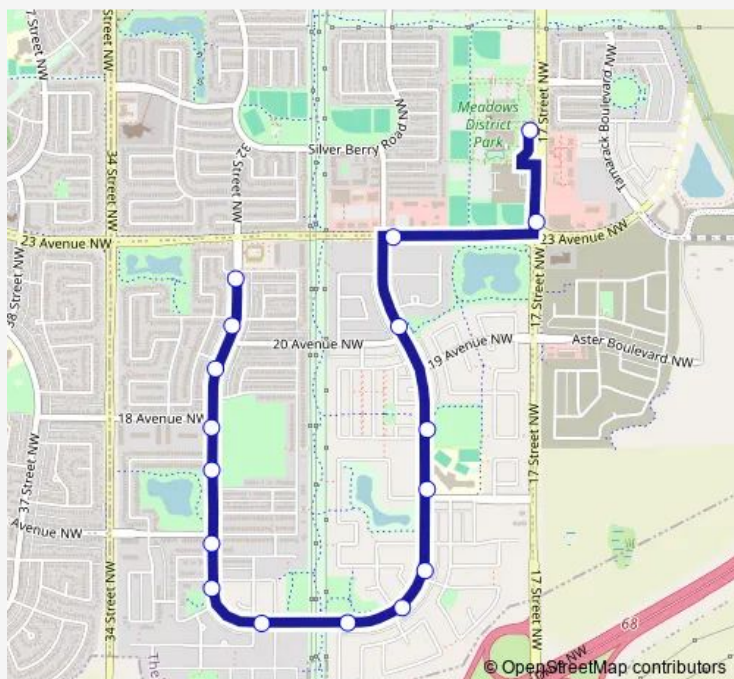

Direction

32 Street & 22 Avenue — Meadows Recreation Centre

17 stops

[Open route schedule](#)

- 32 Street & 22 Avenue
- 32 Street & 21 Avenue
- 32 Street & 19 Avenue
- 32 Street & 18 Avenue
- 32 Street & 17B Avenue
- 32 Street & 16A Avenue
- 32 Street & 15 Avenue
- 30 Street & 14 Avenue
- 27 Street & 14 Avenue
- 25 Street & 14 Avenue
- 24 Street & 14 Avenue
- 24 Street & 16 Avenue
- 24 Street & 17 Avenue
- 24 Street & 20 Avenue
- 24 Street & 23 Avenue
- 17 Street & 23 Avenue
- Meadows Recreation Centre

Route schedule

32 Street & 22 Avenue — Meadows Recreation Centre

Monday	08:28
Tuesday	08:28
Wednesday	08:28
Thursday	08:28
Friday	10:05
Saturday	—
Sunday	—

Route info

Direction: 32 Street & 22 Avenue

Stops: 17

Trip Duration: 0 hour 13 min

647 — Elder Dr. Whiskeyjack - Laurel

Direction

17 Street & 25 Avenue — 32 Street & 22 Avenue

15 stops

[Open route schedule](#)

17 Street & 25 Avenue

17 Street & 23 Avenue

Tuesday 15:22

Wednesday 15:22

Thursday 15:22

Friday 15:22

Saturday —

Sunday —

Route info

Direction: 17 Street & 25 Avenue