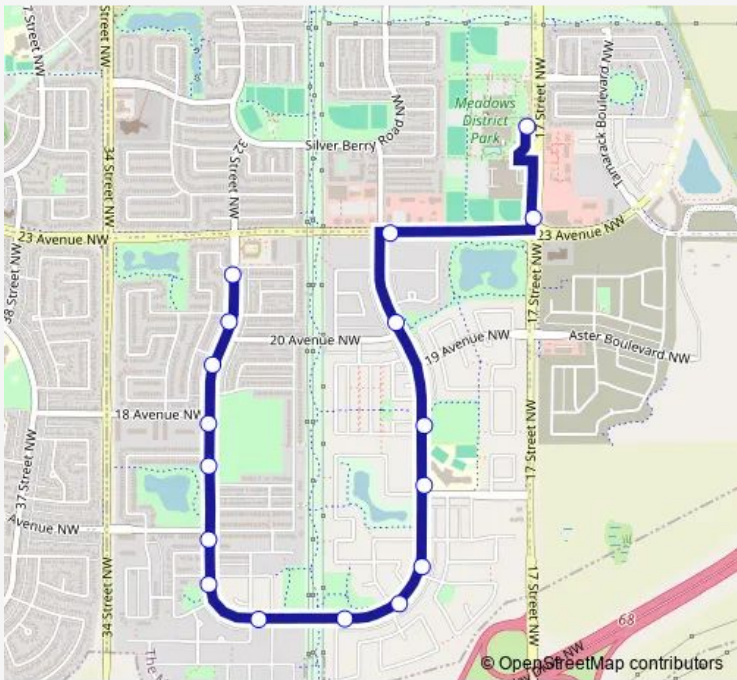

Direction
 32 Street & 22 Avenue — Meadows Recreation Centre
 17 stops
[Open route schedule](#)

- 32 Street & 22 Avenue
- 32 Street & 21 Avenue
- 32 Street & 19 Avenue
- 32 Street & 18 Avenue
- 32 Street & 17B Avenue
- 32 Street & 16A Avenue
- 32 Street & 15 Avenue
- 30 Street & 14 Avenue
- 27 Street & 14 Avenue
- 25 Street & 14 Avenue
- 24 Street & 14 Avenue
- 24 Street & 16 Avenue
- 24 Street & 17 Avenue
- 24 Street & 20 Avenue
- 24 Street & 23 Avenue
- 17 Street & 23 Avenue
- Meadows Recreation Centre

Route schedule
 32 Street & 22 Avenue — Meadows Recreation Centre

Monday	08:28
Tuesday	08:28
Wednesday	08:28
Thursday	08:28
Friday	10:05
Saturday	—
Sunday	—

Route info
 Direction: 32 Street & 22 Avenue
 Stops: 17
 Trip Duration: 0 hour 13 min

647 — Elder Dr. Whiskeyjack - Laurel **BusMaps**

Direction

17 Street & 25 Avenue — 32 Street & 22 Avenue

15 stops

[Open route schedule](#)

17 Street & 25 Avenue

17 Street & 23 Avenue

24 Street & 23 Avenue

Wednesday 15:25

Thursday 15:25

Friday 15:25

Saturday —

Sunday —

Route info

Direction: 17 Street & 25 Avenue

Stops: 15