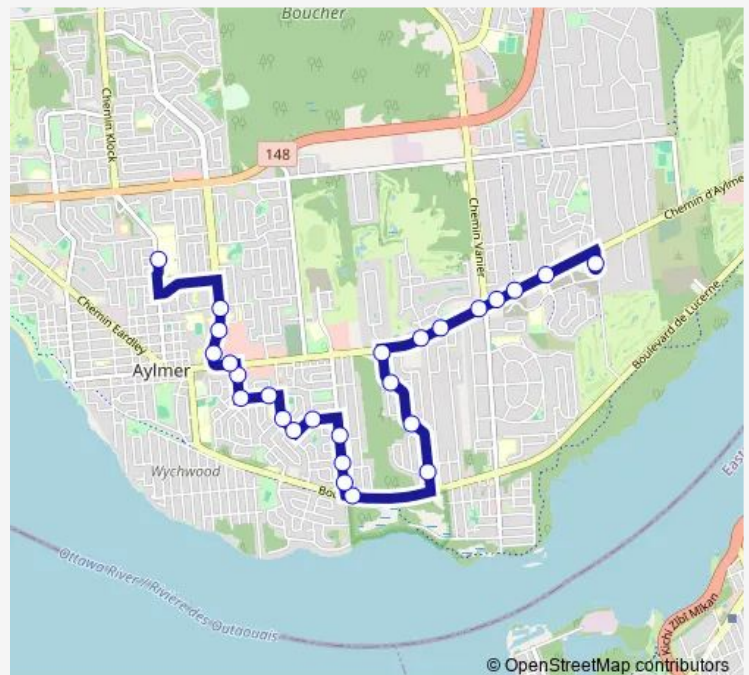

### Route schedule

Parc-O-BUS Rivermead — Fictif Grande Rivière - Arrivée

Monday 07:08

Tuesday 07:08

Wednesday 07:08

Thursday 07:08

Friday 07:08

Saturday —

### Route info

Direction: Parc-O-BUS Rivermead

Stops: 26

Trip Duration: 0 hour 22 min

■ 647 — Glenwood/Grande-Rivière

BusMaps

© OpenStreetMap contributors

Principale/du Bordeaux

## Route info

Direction: Fictif Grande Rivière - Départ

Stops: 31

Trip Duration: 0 hour 27 min

chemin d'Aylmer/Victor-Beaudry

chemin d'Aylmer/Maple Grove

chemin d'Aylmer/Haydon

chemin D'Aylmer/Vanier