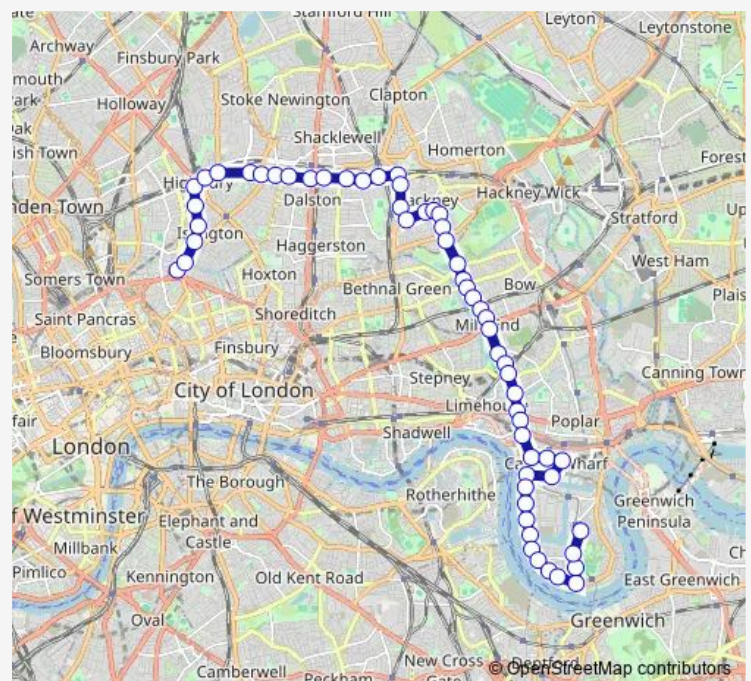

Byng Street

Marsh Wall / Heron Quay

Canary Wharf Station

Canada Square South / Canary Wharf Station

Canary Wharf Underground Station

Columbus Courtyard

Westferry Circus / Canary Wharf Pier

Westferry Station

Route info

Direction: Crossharbour Asda

Stops: 59

Trip Duration: 0 hour 46 min

N277 — Islington, Angel - Hackney Central - Mile End - Canary Wharf - Crossharbour

St Paul's Way

Ackroyd Drive / Burdett Road

Eric Street

Mile End

Mile End Station / Mile End Rd

Lichfield Road

Arbery Road

St Barnabas Church (E3)

Old Ford Road Globe Town

Victoria Park

Victoria Park Road

Sunday 00:10-05:40

Route info

Direction: White Lion Street

Stops: 57

Trip Duration: 0 hour 48 min

Victoria Park Road

Victoria Park

Roman Road