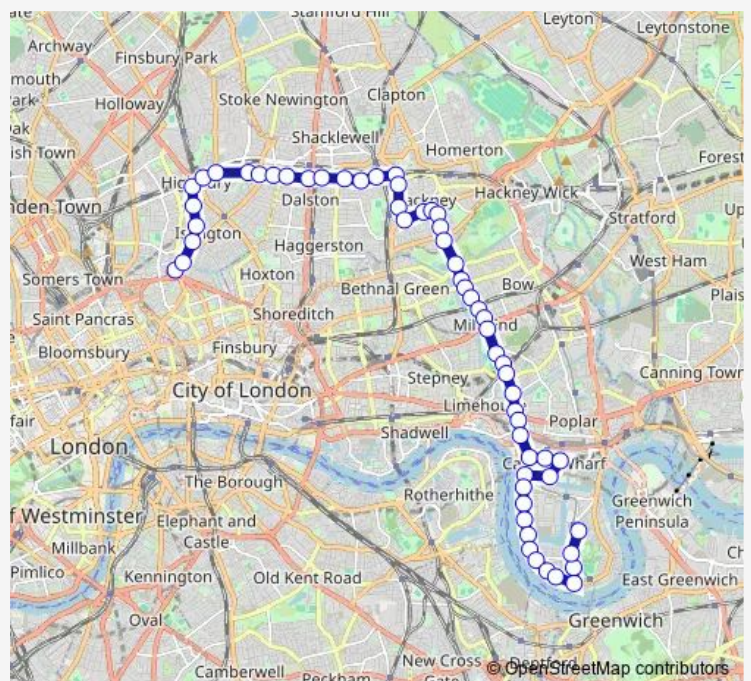

Byng Street

Marsh Wall / Heron Quay

Canary Wharf Station

Canada Square South / Canary Wharf Station

Canary Wharf Underground Station

Columbus Courtyard

Westferry Circus / Canary Wharf Pier

Westferry Station

Route info

Direction: Crossharbour Asda

Stops: 59

Trip Duration: 0 hour 46 min

N277 — Islington, Angel - Hackney Central - Mile End - Canary Wharf - Crossharbour

St Paul's Way

Ackroyd Drive / Burdett Road

Eric Street

Mile End

Mile End Station / Mile End Rd

Lichfield Road

Arbery Road

St Barnabas Church (E3)

Old Ford Road Globe Town

Victoria Park

Victoria Park Road

Sunday 00:10-05:40

Route info

Direction: White Lion Street

Stops: 57

Trip Duration: 0 hour 47 min

Victoria Park Road

Victoria Park

Roman Road