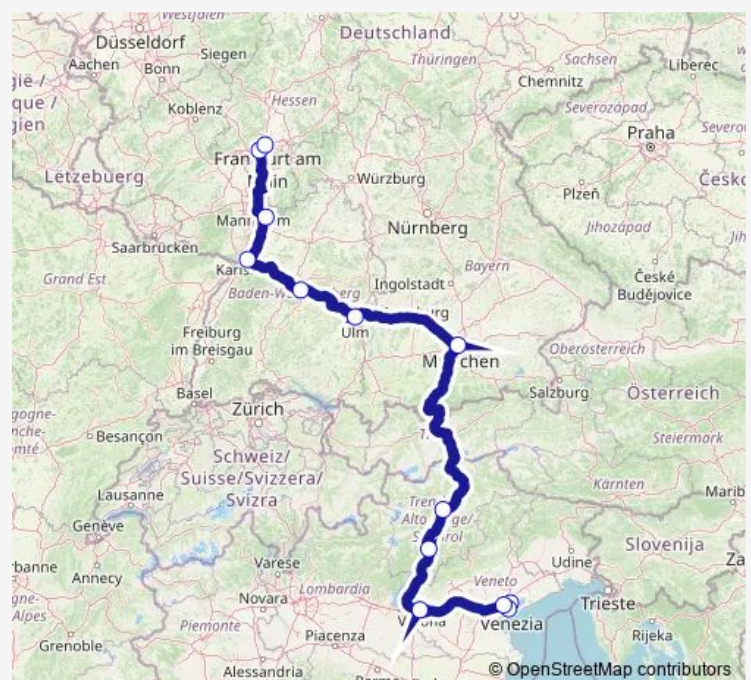

Tuesday 20:10

Wednesday —

Thursday —

Friday 20:10

Saturday 20:10

Sunday 20:10

Route info

Direction: Frankfurt central train station

Stops: 15

Trip Duration: 15 hour 15 min

N277 — Frankfurt - Venice VCE → - Lido di Jesolo

Direction

Venice (Marco Polo Airport) — Frankfurt central train station

15 stops

[Open route schedule](#)

Venice (Marco Polo Airport)

Venice (Tronchetto)

Venice Mestre (Stazione Fs)

Verona (Porta Nuova)

Trento (Lungadige San Nicolò)

Bolzano South (Stazione Fs)

Munich central bus station

Ulm (Eberhard-Finckh-Straße)

Flughafen/Messe

Monday 16:45

Tuesday —

Wednesday —

Thursday 16:45

Friday 16:45

Saturday 16:45

Sunday 16:45-17:00

Route info