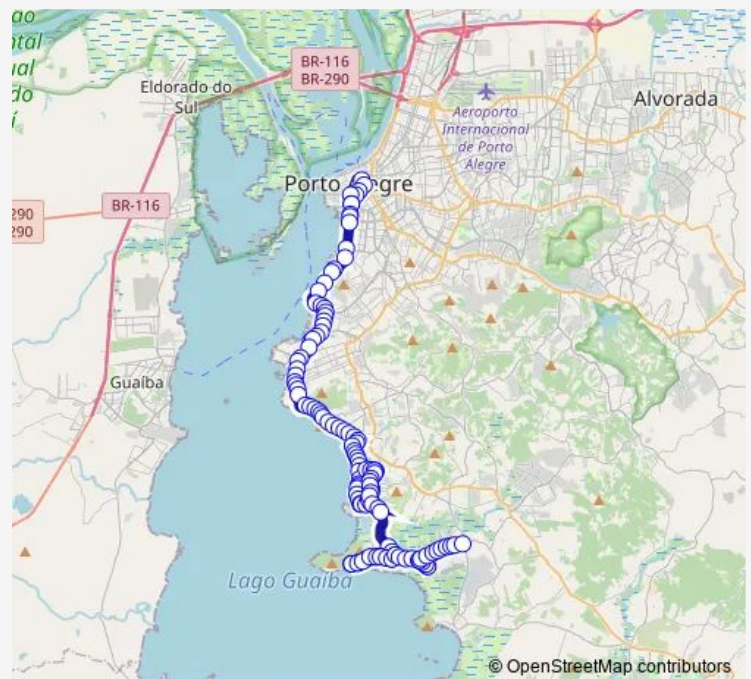

Padre Cacique DF 1804 Museu Ibero Camargo

Padre Cacique DF 3116

Chui 75 Posto Ipiranga/Big

Chui DF 324 Poste Ceee Novo 04

Route schedule

Joao Pessoa 359 Viaduto Independencia — Retiro DA Ponta Grossa 75

Monday	19:35-23:10
Tuesday	19:35-23:10
Wednesday	05:40-23:10
Thursday	19:35-23:10
Friday	05:40-23:10
Saturday	05:32-22:25
Sunday	05:40-22:25

Route info

Direction: Joao Pessoa 359 Viaduto Independencia

Stops: 132

Trip Duration: 1 hour 10 min

1716 — Ponta Grossa / Serraria

Icarai DF 756/760

Icarai DF 920

Icarai DF 1174