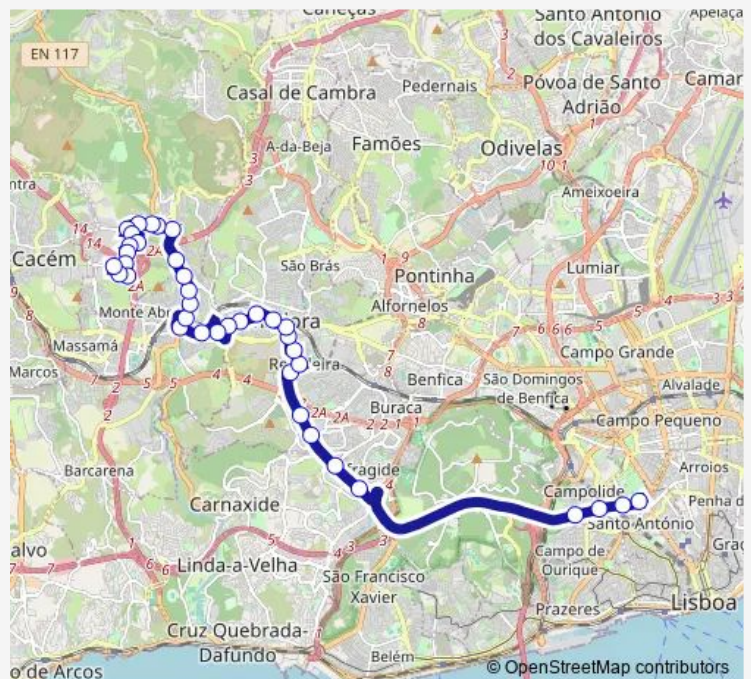

Thursday 05:30-20:15

Friday 05:30-22:10

Saturday 06:25-22:10

Sunday 06:30-18:30

Route info

Direction: Idanha (Urb Campinas)

Stops: 40

Trip Duration: 0 hour 40 min