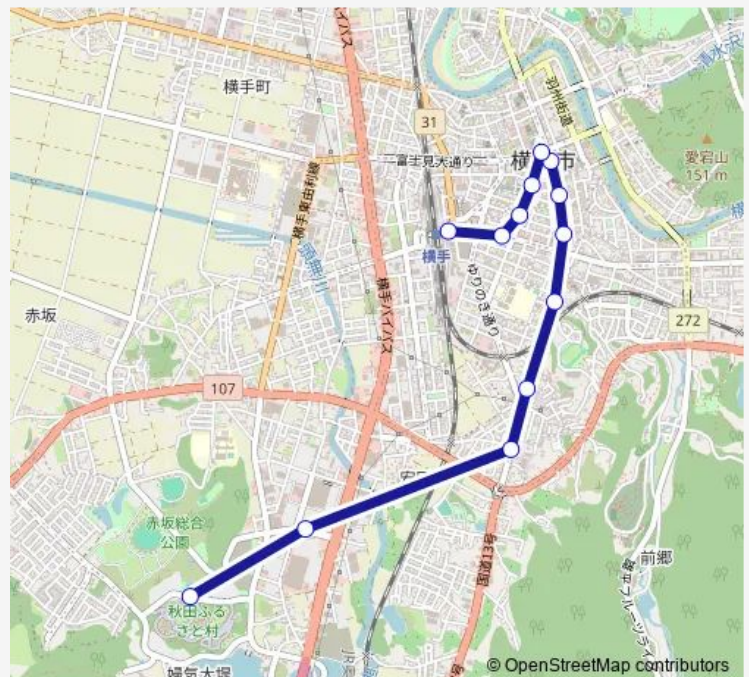

Thursday —

Friday —

Saturday 11:05-16:15

Sunday 11:05-16:15

Route info

Direction: 秋田ふるさと村

Stops: 13

Trip Duration: 0 hour 15 min