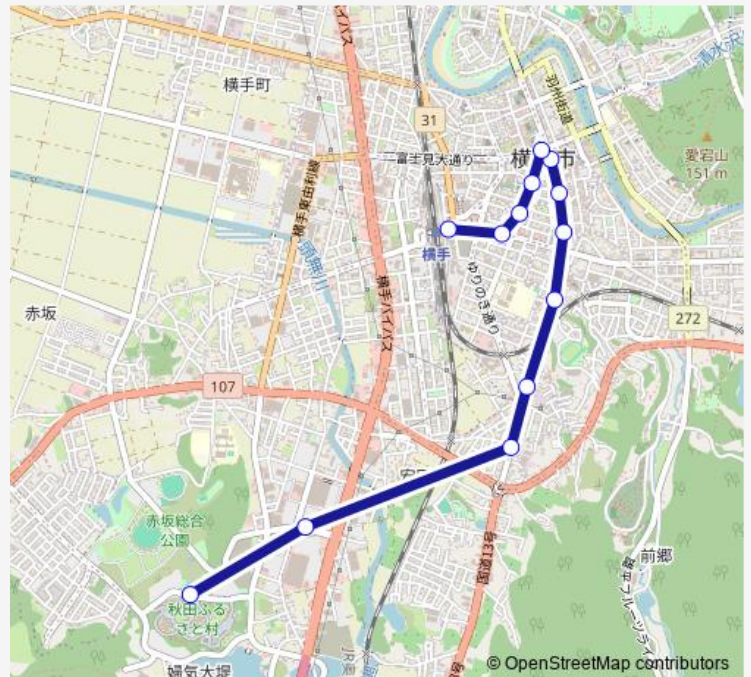

Thursday —

Friday —

Saturday 11:05-16:15

Sunday 11:05-16:15

Route info

Direction: 秋田ふるさと村

Stops: 13

Trip Duration: 0 hour 15 min