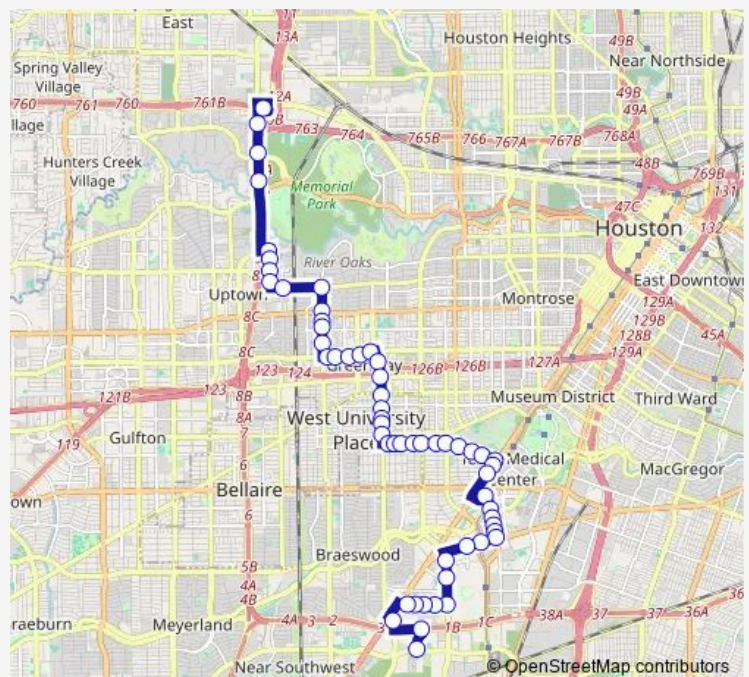

Weslayan St @ Westheimer Rd

Weslayan St @ Essex Ln

Weslayan St @ W Alabama St

Weslayan St @ Colquitt

Richmond Ave @ Weslayan St

Richmond Ave @ Cummins

Richmond Ave @ Timmons Ln

Richmond Ave @ Edloe St

Richmond Ave @ Buffalo Speedway

Buffalo Speedway @ Richmond Ave

Buffalo Speedway @ Westpark Dr

### Route schedule

Northwest Transit Center - Platform 2 — Lakes At 610 Dr @ W Belfort Ave

Monday 05:30-22:15

Tuesday 05:30-22:15

Wednesday 05:30-22:15

Thursday 05:30-22:15

Friday 05:30-22:15

Saturday 05:45-22:15

### Route info

Direction: Northwest Transit Center - Platform 2

Stops: 57

Trip Duration: 1 hour 14 min

084 — Buffalo Speedway

Buffalo Speedway @ Bissonnet St

Buffalo Speedway @ Nottingham

Buffalo Speedway @ Tangley