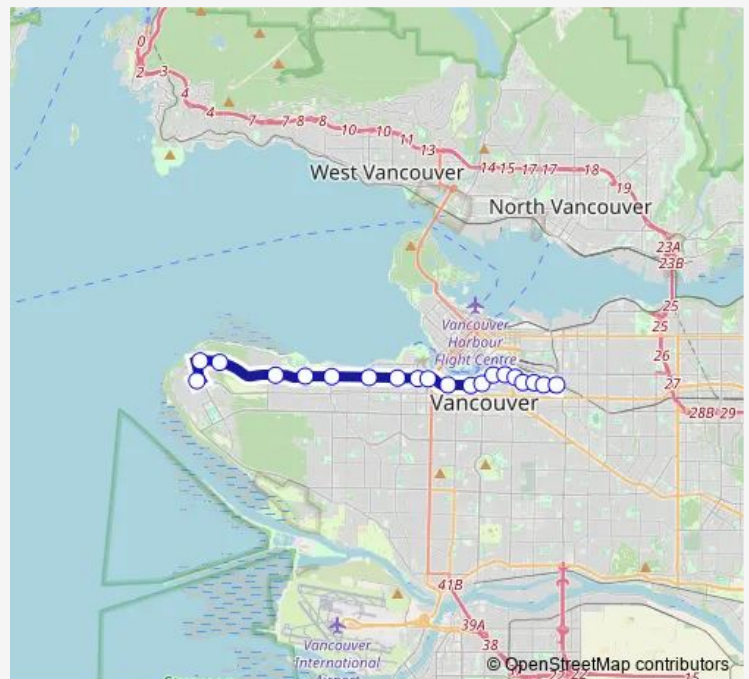

Eastbound W 6th Ave @ Alder St

Eastbound W 6th Ave @ Heather St

Olympic Village Station @ Bay 2

Eastbound W 2nd Ave @ Columbia St

Eastbound E 2nd Ave @ Ontario St

Eastbound E 2nd Ave @ Lorne St

Eastbound Great Northern Way @ Brunswick St

Eastbound Great Northern Way @ Carolina St

Eastbound Great Northern Way @ Foley St

VCC-Clark Station @ Unloading Only

### Route schedule

UBC Exchange @ Bay 2 — VCC-Clark Station @ Unloading Only

Monday 05:56-22:34

Tuesday 05:56-22:34

Wednesday 05:56-22:34

Thursday 05:56-22:34

Friday 05:56-22:34

Saturday 07:05-21:00

### Route info

Direction: UBC Exchange @ Bay 2

Stops: 20

Trip Duration: 0 hour 34 min

084 — UBC/VCC-Clark Station