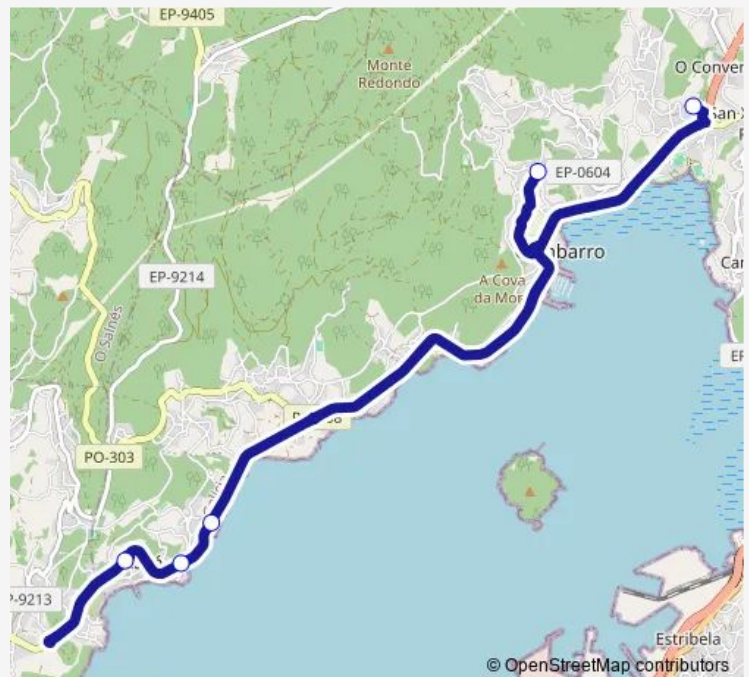

Thursday 14:35

Friday 14:35

Saturday —

Sunday —

Route info

Direction: IES de Poio

Stops: 5

Trip Duration: 0 hour 35 min

XG673005 — IES de Poio-Xuviño

Direction

Xuviño — IES de Poio

5 stops

[Open route schedule](#)

Xuviño

Rabo de Porco

Raxó