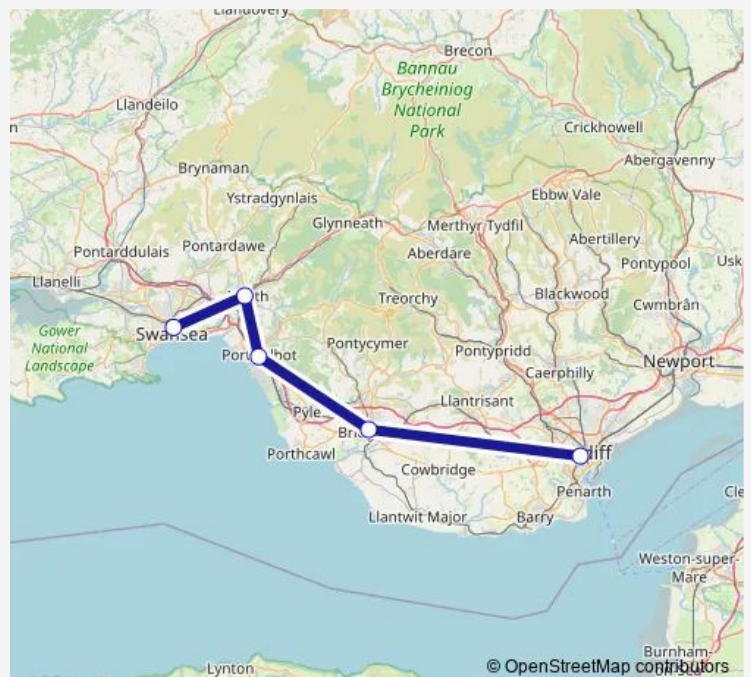

Port Talbot Parkway

Neath

Swansea

Route schedule

Cardiff Central — Swansea

Monday

—

Tuesday

—

Sunday

09:50-23:50

Route info

Direction: Cardiff Central

Stops: 5

Trip Duration: 1 hour 35 min

■ GWR — Cardiff Central - Swansea