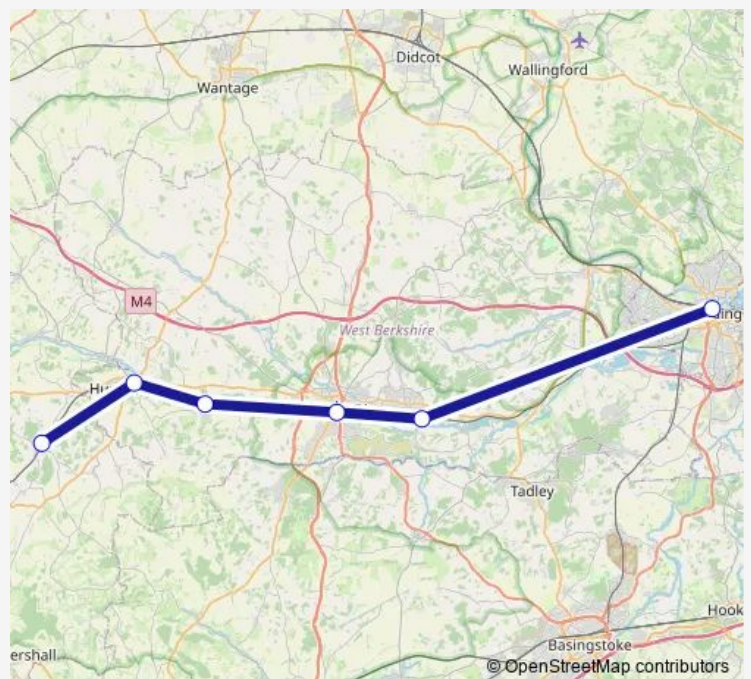

### Route schedule

Reading - Buses — Bedwyn

Monday	22:07-22:10
Tuesday	22:07-22:10
Wednesday	22:07-22:10
Thursday	22:07-22:10
Friday	—
Saturday	—
Sunday	—

### Route info

Direction: Reading - Buses

Stops: 5

Trip Duration: 1 hour 22 min

■ GWR — Bedwyn - Reading - Buses

## Direction

Reading - Buses — Bedwyn

10 stops

[Open route schedule](#)

Reading - Buses

Theale

Aldermaston

Midgham