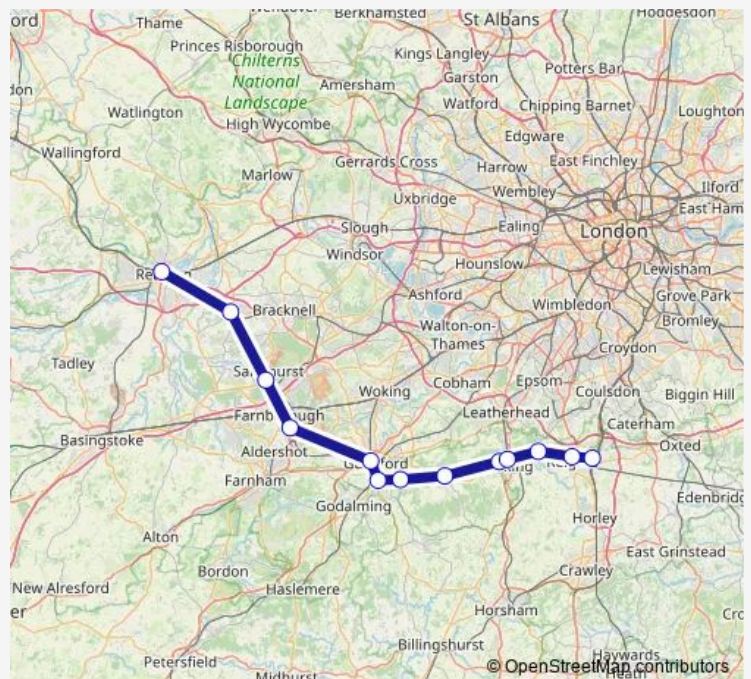

Rail Replacement Bus Service GWR Reading - Buses - Redhill

[Go to website](#)

Direction

Reading - Buses — Redhill

13 stops

[Open route schedule](#)

Reading - Buses

Wokingham

Blackwater

North Camp

Guildford

Shalford (Surrey)

Chilworth

Gomshall

Dorking West

Dorking Deepdene

Betchworth

Reigate

Redhill

Route schedule

Reading - Buses — Redhill

Monday	—
Tuesday	04:35
Wednesday	04:35
Thursday	04:35
Friday	04:35
Saturday	—
Sunday	—

Route info

Direction: Reading - Buses

Stops: 13

Trip Duration: 2 hour 29 min

■ GWR — Reading - Buses - Redhill

GWR Rail Replacement Bus Service time schedules and route maps are available in an offline PDF at busmaps.com. Use the busmaps.com website to see live bus times, train schedule or subway schedule, and step-by-step directions for all public transit in Dorking