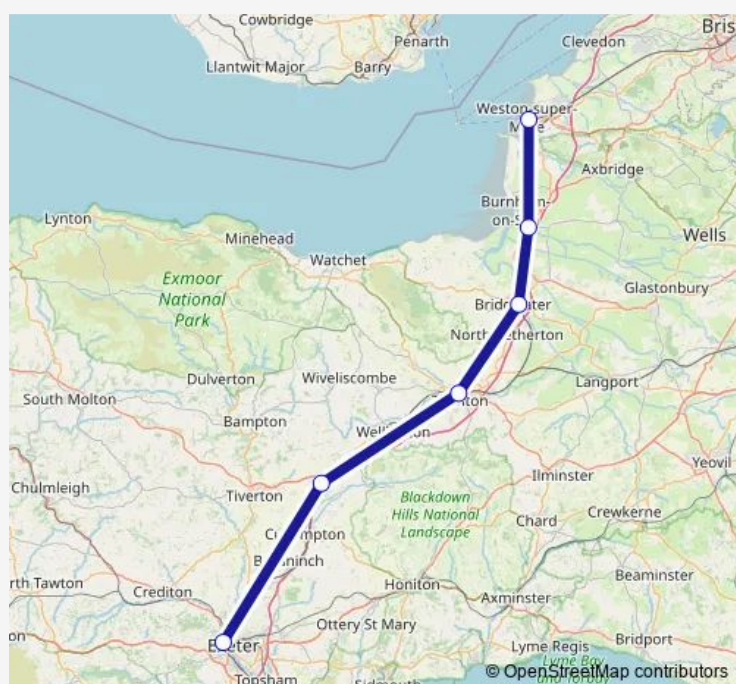

### Direction

Weston-super-Mare — Exeter St Davids

6 stops

[Open route schedule](#)

Weston-super-Mare

Highbridge & Burnham-On-Sea

Bridgwater

Taunton

Tiverton Parkway

Exeter St Davids

### Route schedule

Weston-super-Mare — Exeter St Davids

Monday	—
Tuesday	—
Wednesday	—
Thursday	—
Friday	24:25 <sup>+1</sup>
Saturday	00:25
Sunday	—

### Route info

Direction: Weston-super-Mare

Stops: 6

Trip Duration: 2 hour 10 min

■ GWR — Weston-super-Mare - Exeter St Davids

GWR Rail Replacement Bus Service time schedules and route maps are available in an offline PDF at [busmaps.com](https://busmaps.com). Use the [busmaps.com](https://busmaps.com) website to see live bus times, train schedule or subway schedule, and step-by-step directions for all public transit in Weston-super-Mare