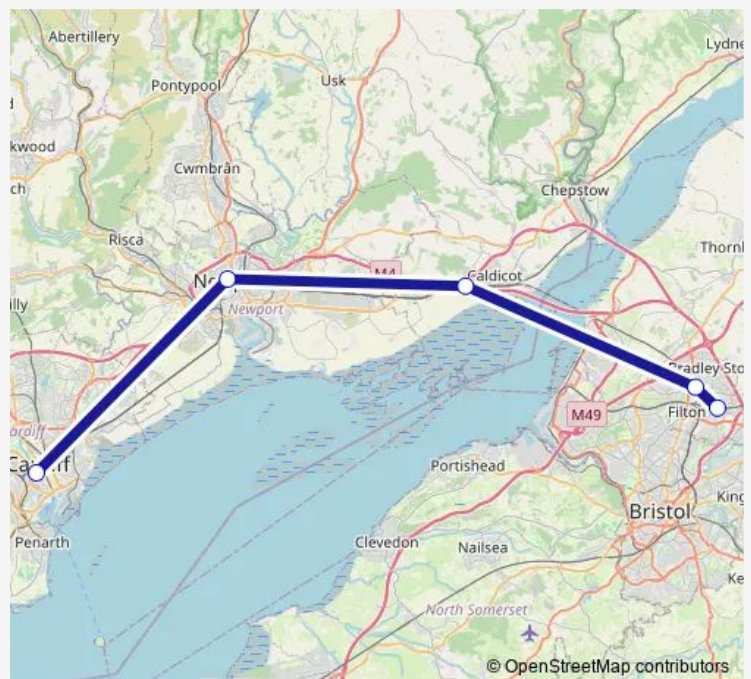

Rail Replacement Bus Service GWR Bristol Parkway - Cardiff Central

[Go to website](#)

Direction

Cardiff Central — Bristol Parkway

2 stops

[Open route schedule](#)

Cardiff Central

Bristol Parkway

Route schedule

Cardiff Central — Bristol Parkway

Monday —

Tuesday —

Wednesday —

Thursday —

Friday —

Saturday 05:23-22:10

Sunday 08:35-21:45

Route info

Direction: Cardiff Central

Stops: 2

Trip Duration: 1 hour 15 min

■ GWR — Bristol Parkway - Cardiff Central

Direction

Cardiff Central — Bristol Parkway

Route info

Direction: Cardiff Central

Stops: 3

Trip Duration: 1 hour 5 min

Direction

Bristol Parkway — Cardiff Central

5 stops

[Open route schedule](#)