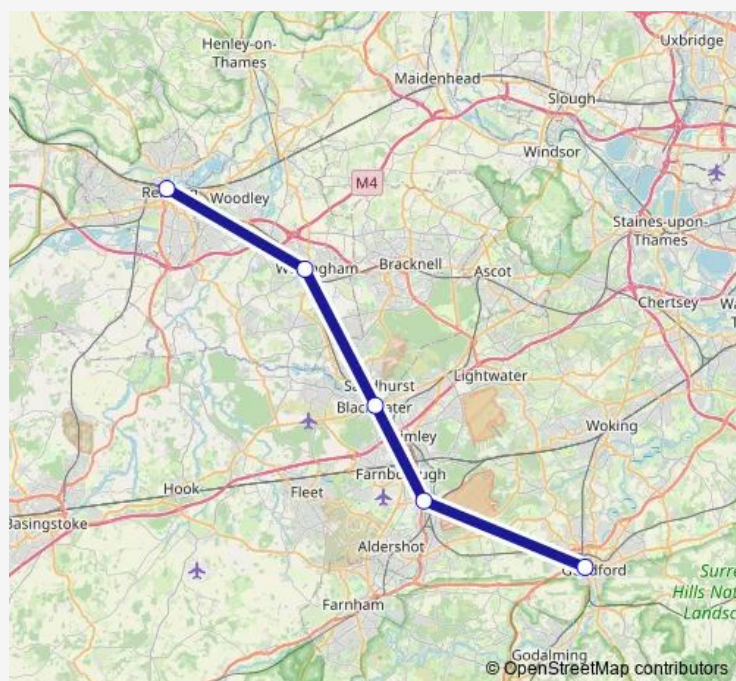

North Camp

Farnborough North

Blackwater

Sandhurst (Berkshire)

Crowthorne

Wokingham

Reading - Buses

Route schedule

Route info

Direction: Guildford

Stops: 9

Trip Duration: 1 hour 44 min

■ GWR — Reading - Buses - Guildford

Direction

Reading - Buses — Guildford

9 stops

[Open route schedule](#)

Reading - Buses

Wokingham

Crowthorne

Sandhurst (Berkshire)

Blackwater

Farnborough North

North Camp

Trip Duration: 1 hour 49 min

Direction

Guildford — Reading - Buses

5 stops

[Open route schedule](#)

Guildford

North Camp

Blackwater