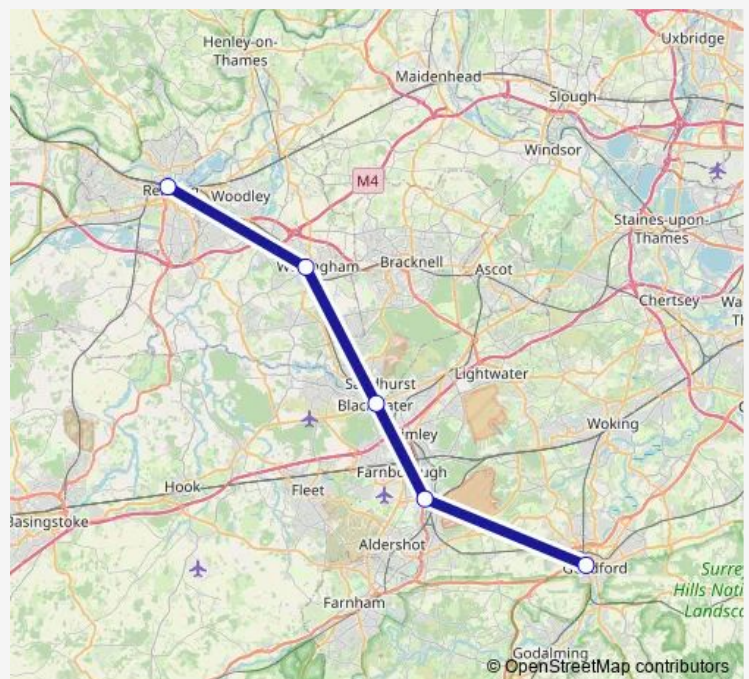

Rail Replacement Bus Service GWR Guildford - Reading - Buses

[Go to website](#)

Direction

Guildford — Reading - Buses

10 stops

[Open route schedule](#)

Guildford

Wanborough

Ash

North Camp

Farnborough North

Blackwater

Sandhurst (Berkshire)

Crowthorne

Wokingham

Reading - Buses

Route schedule

Guildford — Reading - Buses

Monday	00:08-00:14 ⁺¹
Tuesday	00:14-00:14 ⁺¹
Wednesday	00:14-00:14 ⁺¹
Thursday	00:14
Friday	—
Saturday	05:18-00:14 ⁺¹
Sunday	00:14-00:08 ⁺¹

Route info

Direction: Guildford

Stops: 10

Trip Duration: 1 hour 45 min

■ GWR — Reading - Buses - Guildford

Direction

Reading - Buses — Guildford

9 stops

[Open route schedule](#)

Reading - Buses