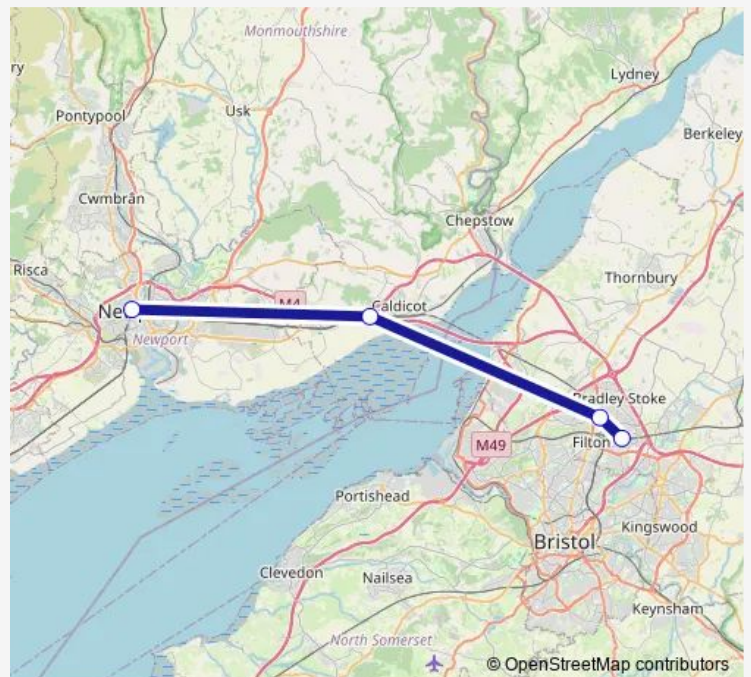

Rail Replacement Bus Service GWR Bristol Parkway - Newport (South Wales)

[Go to website](#)

Direction

Newport (South Wales) — Bristol Parkway

2 stops

[Open route schedule](#)

Newport (South Wales)

Bristol Parkway

Route schedule

Newport (South Wales) — Bristol Parkway

Monday	—
Tuesday	—
Wednesday	—
Thursday	—
Friday	—
Saturday	06:45-21:45
Sunday	09:50-21:45

Route info

Direction: Newport (South Wales)

Stops: 2

Trip Duration: 0 hour 50 min

■ GWR — Bristol Parkway - Newport (South Wales)

Direction

Newport (South Wales) — Bristol Parkway

3 stops

[Open route schedule](#)

Newport (South Wales)

Severn Tunnel Junction

Bristol Parkway

Route schedule

Newport (South Wales) — Bristol Parkway

Monday	—
Tuesday	—
Wednesday	—
Thursday	—
Friday	—
Saturday	06:10-20:10
Sunday	—

Route info

Direction: Newport (South Wales)

Stops: 3

Trip Duration: 1 hour 5 min