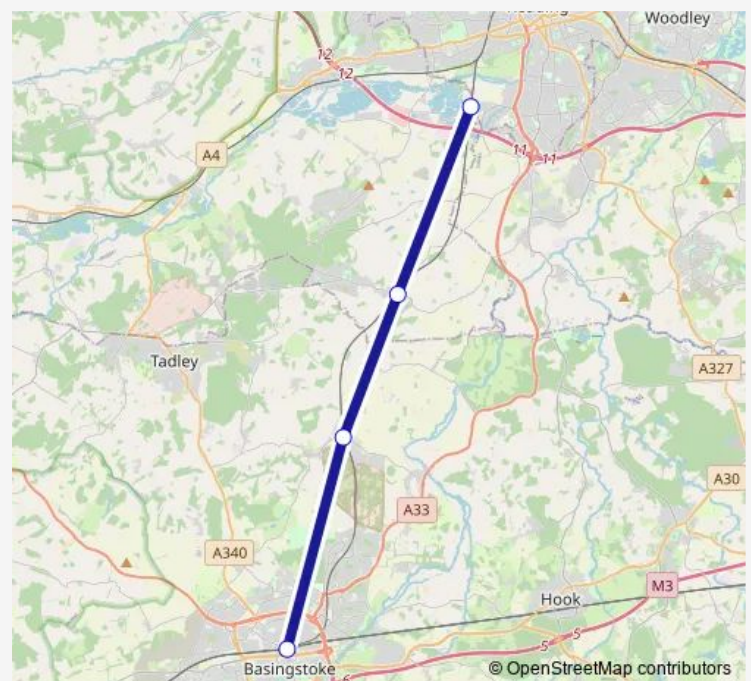

### Direction

Reading Green Park — Basingstoke

4 stops

[Open route schedule](#)

Reading Green Park

Mortimer

Bramley (Hants)

Basingstoke

### Route schedule

Reading Green Park — Basingstoke

Monday	08:40-22:40
Tuesday	—
Wednesday	—
Thursday	—
Friday	—
Saturday	—
Sunday	10:52-21:54

### Route info

Direction: Reading Green Park

Stops: 4

Trip Duration: 0 hour 55 min

■ GWR — Reading Green Park - Basingstoke

**Direction**

Basingstoke — Reading Green Park

4 stops

## Route schedule

Basingstoke — Reading Green Park

Monday	06:15-21:15
Tuesday	—
Wednesday	—
Thursday	—
Friday	—
Saturday	—
Sunday	09:06-20:06