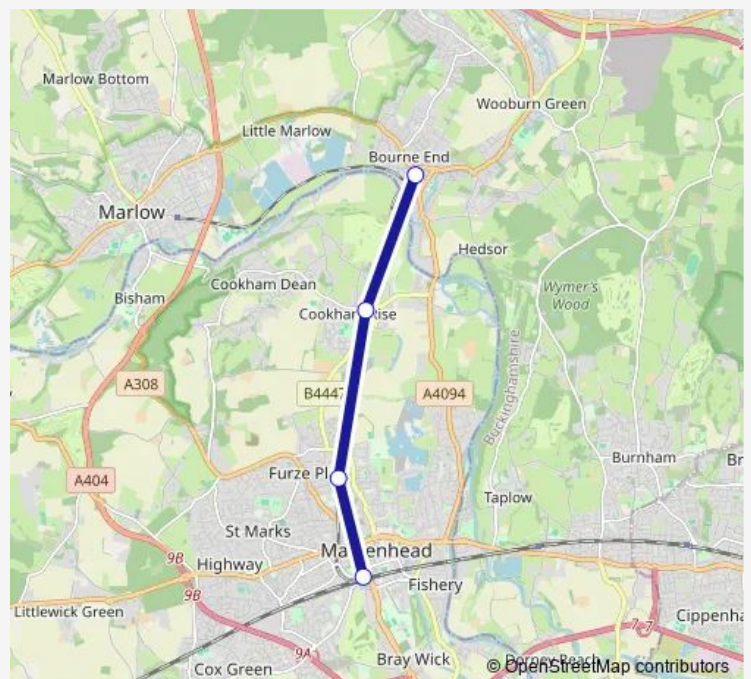

Rail Replacement Bus Service GWR Bourne End - Maidenhead

[Go to website](#)

Direction

Bourne End — Maidenhead

4 stops

[Open route schedule](#)

Bourne End

Cookham

Furze Platt

Maidenhead

Route schedule

Bourne End — Maidenhead

Monday	—
Tuesday	—
Wednesday	—
Thursday	—
Friday	—
Saturday	24:20 ⁺¹
Sunday	00:20

Route info

Direction: Bourne End

Stops: 4

Trip Duration: 0 hour 22 min

■ GWR — Bourne End - Maidenhead

GWR Rail Replacement Bus Service time schedules and route maps are available in an offline PDF at busmaps.com. Use the busmaps.com website to see live bus times, train schedule or subway schedule, and step-by-step directions for all public transit in Maidenhead