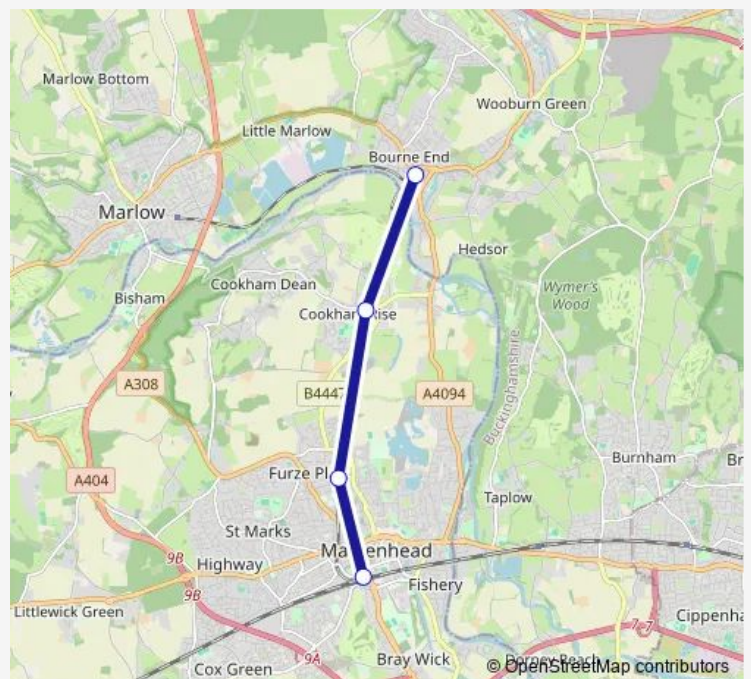

Rail Replacement Bus Service GWR Bourne End - Maidenhead

[Go to website](#)

Direction

Bourne End — Maidenhead

4 stops

[Open route schedule](#)

Bourne End

Cookham

Furze Platt

Maidenhead

Route schedule

Bourne End — Maidenhead

Monday	—
Tuesday	—
Wednesday	—
Thursday	—
Friday	—
Saturday	24:20 ⁺¹
Sunday	00:20

Route info

Direction: Bourne End

Stops: 4

Trip Duration: 0 hour 22 min

■ GWR — Bourne End - Maidenhead

GWR Rail Replacement Bus Service time schedules and route maps are available in an offline PDF at busmaps.com. Use the busmaps.com website to see live bus times, train schedule or subway schedule, and step-by-step directions for all public transit in Maidenhead