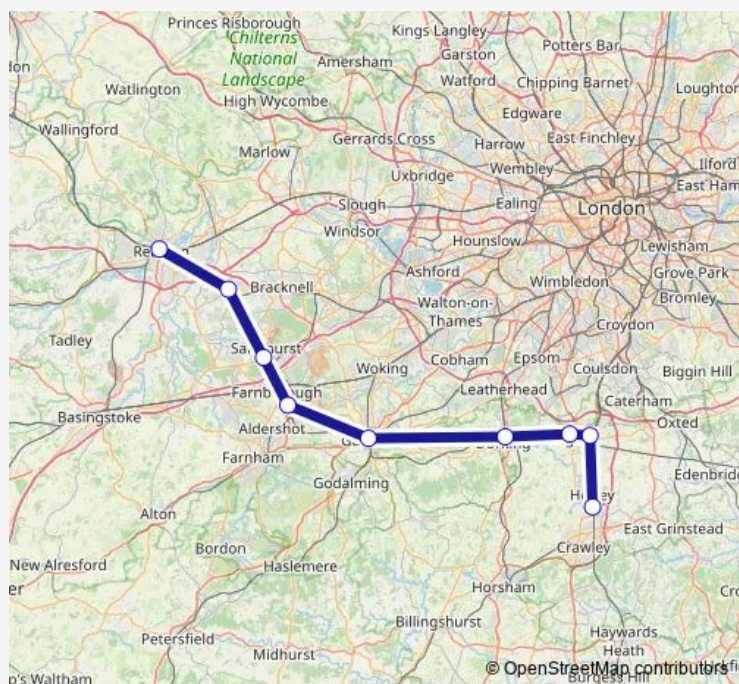

Rail Replacement Bus Service GWR Gatwick Airport - Reading - Buses

[Go to website](#)

Direction

Gatwick Airport — Reading - Buses

9 stops

[Open route schedule](#)

Gatwick Airport

Redhill

Gatwick Airport — Reading - Buses

Monday 22:53

Tuesday 22:53

Wednesday 22:53

Thursday 22:53

Friday —

Saturday —

Sunday —

Route info

Direction: Gatwick Airport

Stops: 9

Trip Duration: 2 hour 54 min

■ GWR — Gatwick Airport - Reading - Buses

Direction

Reading - Buses — Gatwick Airport

3 stops

Direction: Reading - Buses

Stops: 3

Trip Duration: 1 hour 55 min

GWR Rail Replacement Bus Service time schedules and route maps are available in an offline PDF at busmaps.com. Use the busmaps.com website to see live bus times, train schedule or subway schedule, and step-by-step directions for all public transit in Reading