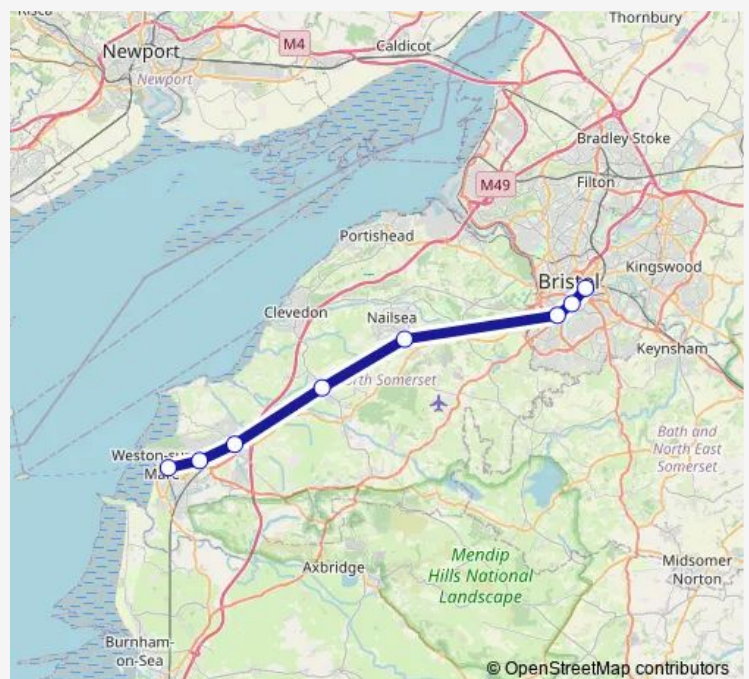

### Direction

Bristol Temple Meads — Weston-super-Mare

8 stops

[Open route schedule](#)

Bristol Temple Meads

Bedminster

Parson Street

Nailsea & Backwell

Yatton

Worle

Weston Milton

Weston-super-Mare

### Route schedule

Bristol Temple Meads — Weston-super-Mare

Monday	22:00-22:28
Tuesday	22:00-22:28
Wednesday	22:00-22:28
Thursday	22:00-22:28
Friday	—
Saturday	—
Sunday	—

### Route info

Direction: Bristol Temple Meads

Stops: 8

Trip Duration: 1 hour 20 min

GWR Rail Replacement Bus Service time schedules and route maps are available in an offline PDF at [busmaps.com](https://busmaps.com). Use the [busmaps.com](https://busmaps.com) website to see live bus times, train schedule or subway schedule, and step-by-step directions for all public transit in Bristol