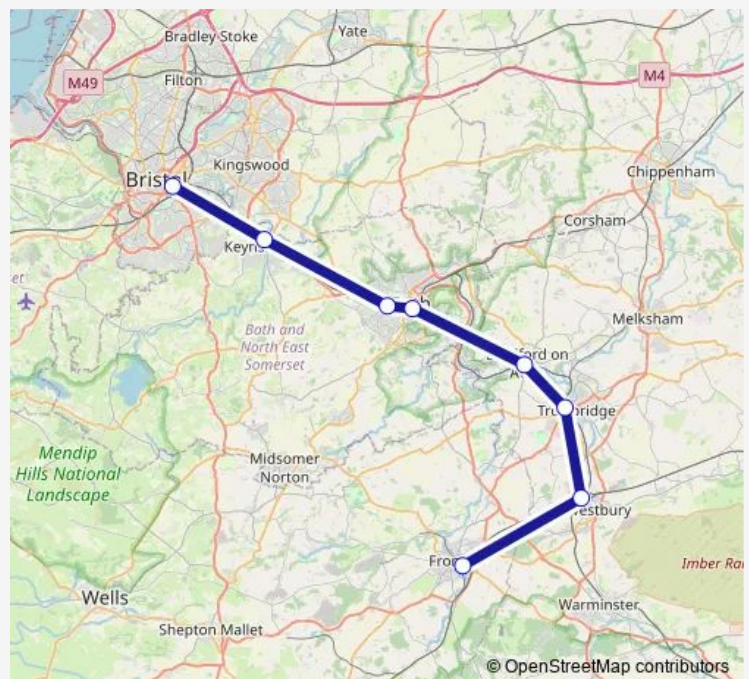

Rail Replacement Bus Service GWR Bristol Temple Meads - Frome

[Go to website](#)

Direction

Bristol Temple Meads — Frome

10 stops

[Open route schedule](#)

Bristol Temple Meads

Keynsham

Oldfield Park

Bath Spa

Freshford

Avoncliff

Bradford-on-Avon

Trowbridge

Westbury (Wilts)

Frome

Route schedule

Bristol Temple Meads — Frome

Monday 23:45

Tuesday 23:45

Wednesday 23:45

Thursday 23:45

Friday —

Saturday —

Sunday —

Route info

Direction: Bristol Temple Meads

Stops: 10

Trip Duration: 2 hour 3 min

■ GWR — Bristol Temple Meads - Frome

GWR Rail Replacement Bus Service time schedules and route maps are available in an offline PDF at busmaps.com. Use the busmaps.com website to see live bus times, train schedule or subway schedule, and step-by-step directions for all public transit in Bath