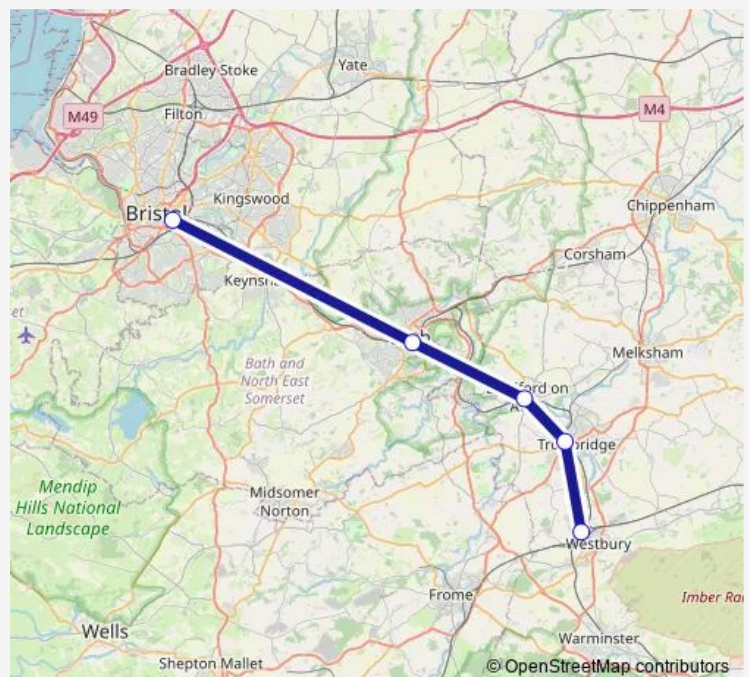

Rail Replacement Bus Service GWR Westbury (Wilts) - Bristol Temple Meads

[Go to website](#)

Direction

Westbury (Wilts) — Bristol Temple Meads

5 stops

[Open route schedule](#)

Westbury (Wilts)

Trowbridge

Bradford-on-Avon

Bath Spa

Bristol Temple Meads

Route schedule

Westbury (Wilts) — Bristol Temple Meads

Monday	23:40-23:41
Tuesday	23:40-23:41
Wednesday	23:40-23:41
Thursday	23:40-23:41
Friday	—
Saturday	—
Sunday	—

Route info

Direction: Westbury (Wilts)

Stops: 5

Trip Duration: 1 hour 30 min

Direction

Bristol Temple Meads — Westbury (Wilts)

7 stops

[Open route schedule](#)

Bristol Temple Meads — Westbury (Wilts)

Monday	23:45
Tuesday	23:45
Wednesday	23:45
Thursday	23:45
Friday	—
Saturday	—
Sunday	—

Route info

Direction: Bristol Temple Meads

Stops: 7

Trip Duration: 1 hour 30 min