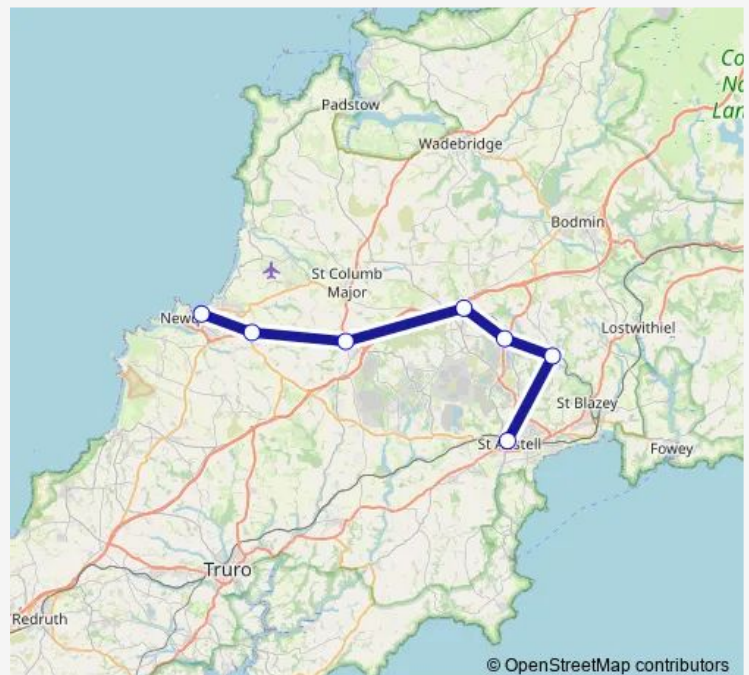

Tuesday 08:30-20:35

Wednesday 08:30-20:35

Thursday 08:30-20:35

Friday 08:30-20:35

Saturday 06:50-20:35

Sunday 09:58-16:25

Route info

Direction: St Austell

Stops: 7

Trip Duration: 1 hour 10 min

■ GWR — Newquay - St Austell

Direction

St Austell — Newquay

2 stops

[Open route schedule](#)

St Austell

Newquay

Route schedule

St Austell — Newquay

Monday	16:30
Tuesday	16:30
Wednesday	16:30
Thursday	16:30
Friday	16:30
Saturday	—
Sunday	—

Route info

Direction: St Austell

Stops: 2

Trip Duration: 0 hour 50 min

Direction

Newquay — St Austell

7 stops

[Open route schedule](#)

Newquay

Quintrell Downs

St Columb Road

Roche