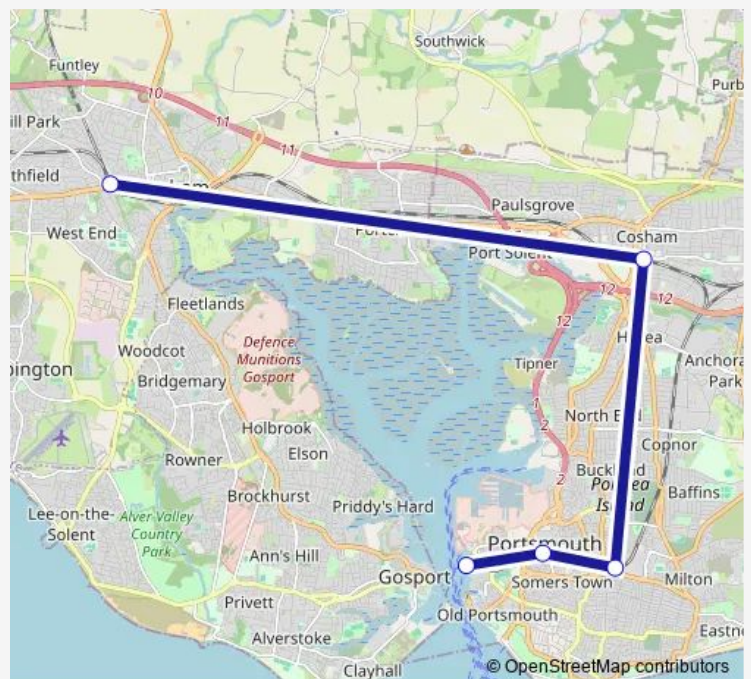

Rail Replacement Bus Service GWR Fareham - Portsmouth Harbour

[Go to website](#)

Direction

Portsmouth Harbour — Fareham

4 stops

[Open route schedule](#)

Portsmouth Harbour

Portsmouth & Southsea

Fratton

Fareham

Route schedule

Portsmouth Harbour — Fareham

Monday	19:53-20:53
Tuesday	19:53-20:53
Wednesday	—
Thursday	—
Friday	—
Saturday	19:53-20:53
Sunday	20:38-22:08

Route info

Direction: Portsmouth Harbour

Stops: 4

Trip Duration: 0 hour 42 min

■ GWR — Fareham - Portsmouth Harbour

Direction

Portsmouth Harbour — Fareham

5 stops

[Open route schedule](#)

Portsmouth Harbour

Trip Duration: 0 hour 51 min

Direction

Fareham — Portsmouth Harbour

5 stops

[Open route schedule](#)

Fareham

Cosham

Fratton