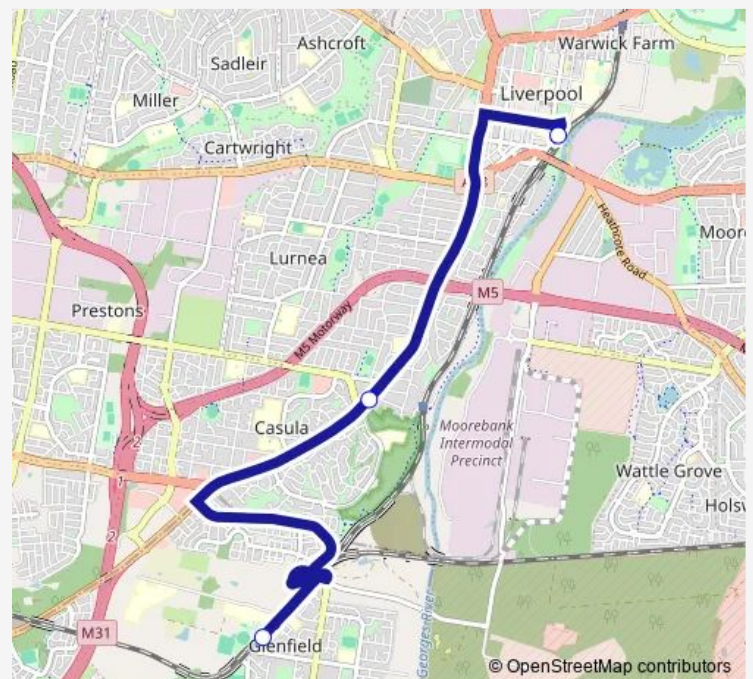

Hume Hwy After Casula Rd

Railway Pde Opp Glenfield Station

Route schedule

Liverpool Station, Stand B — Railway Pde Opp Glenfield Station

Monday	—
Tuesday	10:14-13:23
Wednesday	—
Thursday	—
Friday	—
Saturday	—
Sunday	—

Route info

Direction: Liverpool Station, Stand B

Stops: 3

Trip Duration: 0 hour 20 min

Direction

Glenfield Station, Railway Pde — Liverpool Station, Stand A

3 stops

[Open route schedule](#)

Glenfield Station, Railway Pde

Hume Hwy Opp Casula Rd

Liverpool Station, Stand A

Route schedule

Glenfield Station, Railway Pde — Liverpool Station, Stand A

Monday —

Tuesday 10:25-13:20

Wednesday —

Thursday —

Friday —

Saturday —

Sunday —

Route info

Direction: Glenfield Station, Railway Pde

Stops: 3

Trip Duration: 0 hour 21 min