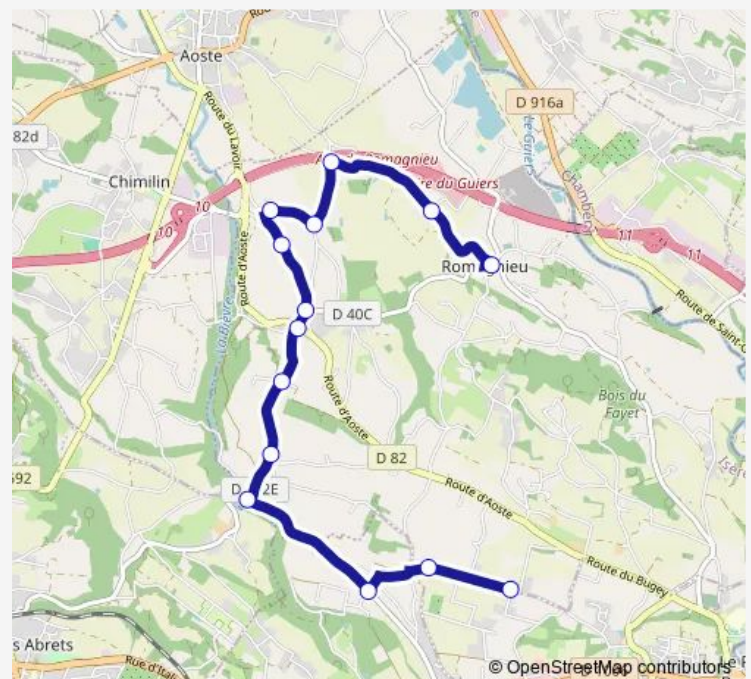

Wednesday —

Thursday 07:45

Friday 07:45

Saturday —

Sunday —

Route info

Direction: LE Clermont I

Stops: 14

Trip Duration: 0 hour 35 min

■ Prgnb — Primaire LE Clermont-Romagnieu

Direction

Ecoles — LE Clermont I

14 stops

[Open route schedule](#)

Ecoles

LES Champagnes 2

Wednesday —

Thursday 16:30

Friday 16:30

Saturday —

Sunday —

Route info

Direction: Ecoles

Stops: 14