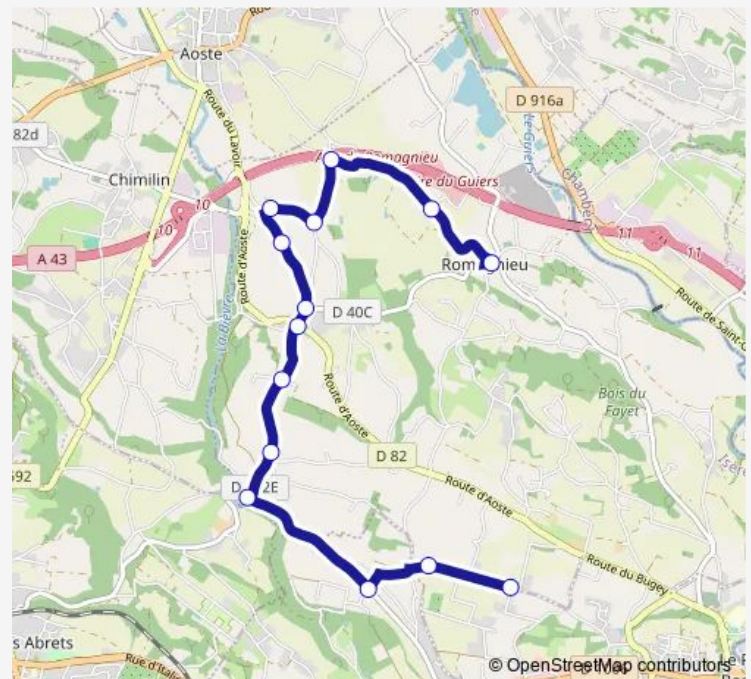

Ecole LA Bruyere

LES Ferrieres

Malatrait

LA Bigolanche

Molasses

Borgeron

Chanet LE Bas

LE Chanet

LES Champagnes 2

Ecoles

Route schedule

LE Clermont I — Ecoles

Monday	07:45
Tuesday	07:45
Wednesday	—
Thursday	07:45
Friday	07:45
Saturday	—
Sunday	—

Route info

Direction: LE Clermont I

Stops: 14

Trip Duration: 0 hour 35 min

Direction

Ecoles — LE Clermont I

14 stops

[Open route schedule](#)

Ecoles

LES Champagnes 2

LE Chanet

Thursday 16:30

Friday 16:30

Saturday —

Sunday —

Route info

Direction: Ecoles

Stops: 14

Trip Duration: 0 hour 35 min