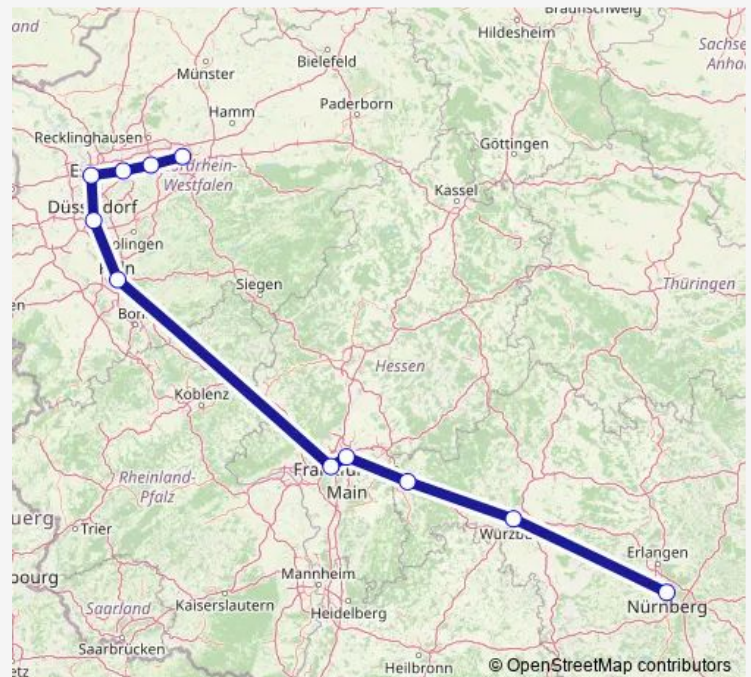

Rail ICE 750

[Go to website](#)

Direction

Nürnberg Hbf — Dortmund Hbf

11 stops

[Open route schedule](#)

Nürnberg Hbf

Würzburg Hbf

Dortmund Hbf

Route schedule

Nürnberg Hbf — Dortmund Hbf

Monday —

Tuesday —

Wednesday —

Thursday —

Friday —

Saturday 11:34

Sunday 11:34

Route info

Direction: Nürnberg Hbf

Stops: 11

Trip Duration: 4 hour 53 min

ICE 750

Direction

München Hbf — Düsseldorf Hbf

8 stops

[Open route schedule](#)

München Hbf

Nürnberg Hbf

Würzburg Hbf

Aschaffenburg Hbf

Frankfurt(Main)Süd