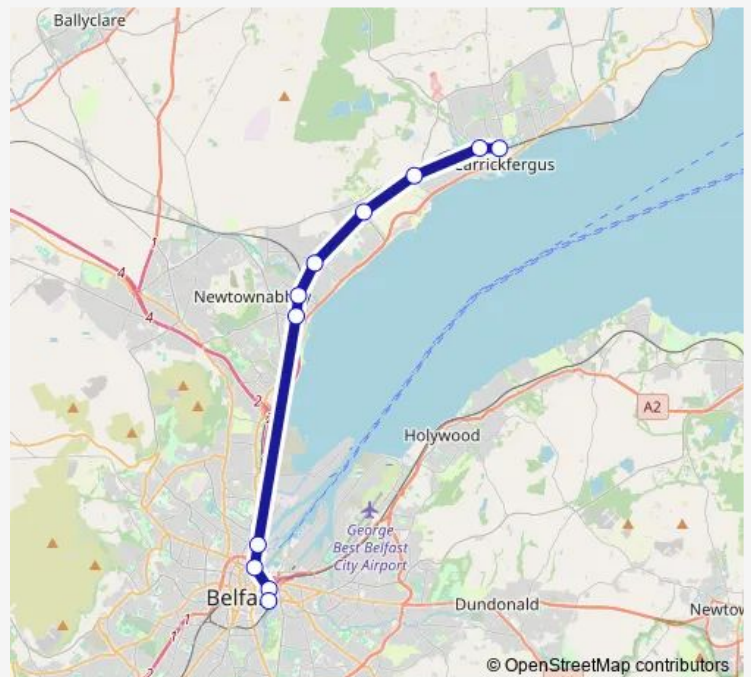

### Direction

Carrickfergus — Lanyon Place

11 stops

[Open route schedule](#)

Carrickfergus

Clipperstown

Trooperslane

Greenisland

Jordanstown

Bleach Green Junction

Whiteabbey

Yorkgate

Donegall Quay

Lagan Junction

Lanyon Place

### Route schedule

Carrickfergus — Lanyon Place

Monday 08:10

Tuesday 08:10

Wednesday 08:10

Thursday 08:10

Friday 08:10

Saturday —

### Route info

Direction: Carrickfergus

Stops: 11

Trip Duration: 0 hour 26 min

1\_CS->CL — Carrickfergus - Lanyon Place

1\_CS->CL Rail time schedules and route maps are available in an offline PDF at [busmaps.com](https://busmaps.com). Use the [busmaps.com](https://busmaps.com) website to see live bus times, train schedule or subway schedule, and step-by-step directions for all public transit in Belfast