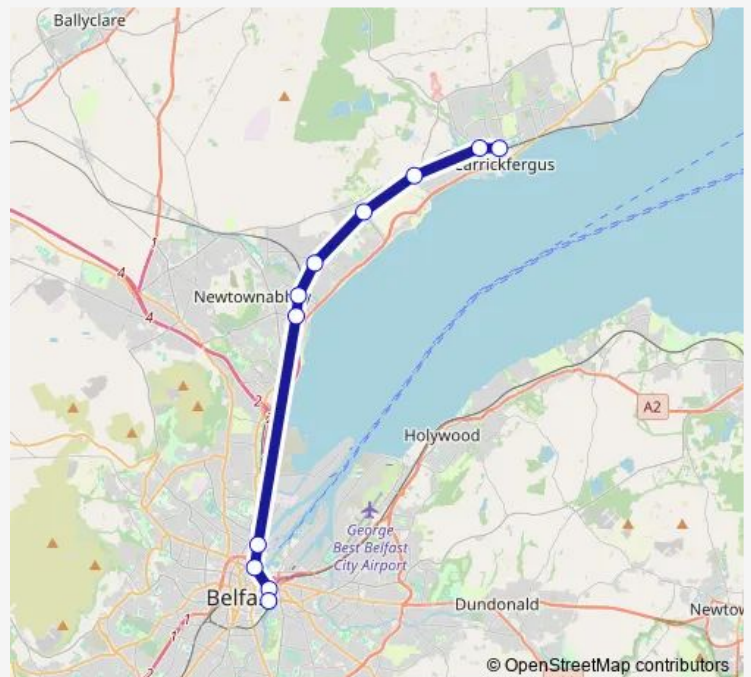

### Direction

Carrickfergus — Lanyon Place

11 stops

[Open route schedule](#)

Carrickfergus

Clipperstown

Trooperslane

Greenisland

Jordanstown

Bleach Green Junction

Whiteabbey

Yorkgate

Donegall Quay

Lagan Junction

Lanyon Place

### Route schedule

Carrickfergus — Lanyon Place

Monday 08:10

Tuesday 08:10

Wednesday 08:10

Thursday 08:10

Friday 08:10

Saturday —

### Route info

Direction: Carrickfergus

Stops: 11

Trip Duration: 0 hour 26 min

1\_CS->CL — Carrickfergus - Lanyon Place

1\_CS->CL Rail time schedules and route maps are available in an offline PDF at [busmaps.com](https://busmaps.com). Use the [busmaps.com](https://busmaps.com) website to see live bus times, train schedule or subway schedule, and step-by-step directions for all public transit in Belfast