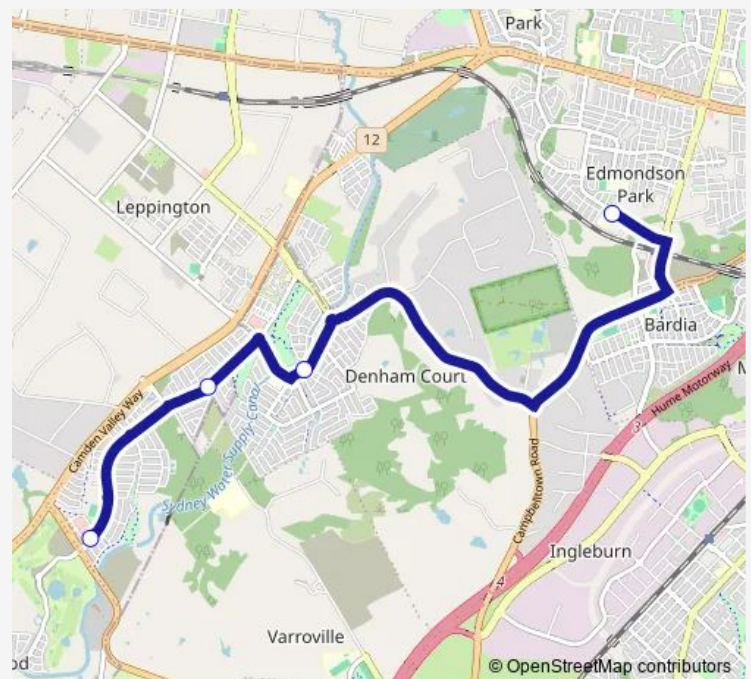

School Bus 1025 Dwyer and Camden Valley to Leppington PS and Carnes Hill

[Go to website](#)**Direction**

Emerald Hills Bvd Before Jadeite St — Edmondson Park Public School

4 stops

[Open route schedule](#)

Emerald Hills Bvd Before Jadeite St

Jamboree Av Opp Canal Pde

Commisioners Dr Opp Fairbrother Av

Edmondson Park Public School

Route schedule

Emerald Hills Bvd Before Jadeite St — Edmondson Park Public School

| | |
|-----------|-------|
| Monday | 08:05 |
| Tuesday | 08:05 |
| Wednesday | 08:05 |
| Thursday | 08:05 |
| Friday | — |
| Saturday | — |
| Sunday | — |

Route info

Direction: Emerald Hills Bvd Before Jadeite St

Stops: 4

Trip Duration: 0 hour 25 min

1025 School Bus time schedules and route maps are available in an offline PDF at busmaps.com. Use the busmaps.com website to see live bus times, train schedule or subway schedule, and step-by-step directions for all public transit in Liverpool