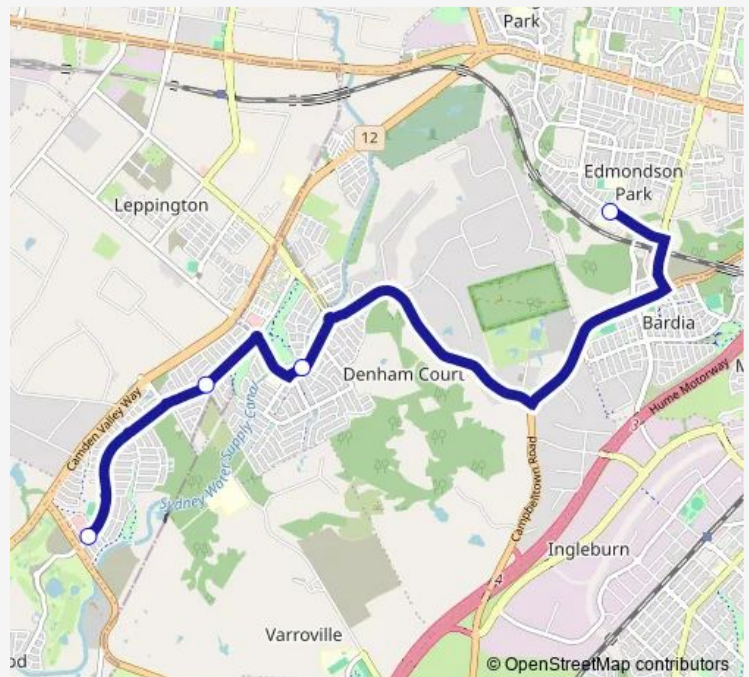

### Direction

Emerald Hills Bvd Before Jadeite St — Edmondson Park Public School

4 stops

[Open route schedule](#)

Emerald Hills Bvd Before Jadeite St

Jamboree Av Opp Canal Pde

Commisioners Dr Opp Fairbrother Av

### Route schedule

Emerald Hills Bvd Before Jadeite St — Edmondson Park Public School

Monday	08:05
Tuesday	08:05
Wednesday	08:05
Thursday	08:05
Friday	08:05
Saturday	—
Sunday	—

### Route info

Direction: Emerald Hills Bvd Before Jadeite St

Stops: 4

Trip Duration: 0 hour 25 min

1025 School Bus time schedules and route maps are available in an offline PDF at [busmaps.com](https://busmaps.com). Use the [busmaps.com](https://busmaps.com) website to see live bus times, train schedule or subway schedule, and step-by-step directions for all public transit in Liverpool