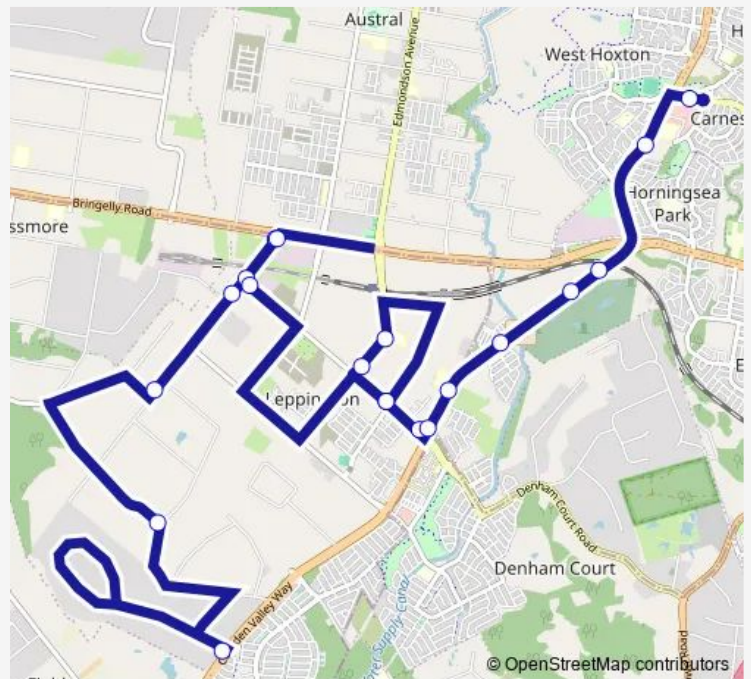

School Bus 1025 Dwyer and Camden Valley to Leppington PS and Carnes Hill

[Go to website](#)

**Direction**

Camden Valley Way At Dwyer Rd — Carnes Hill Marketplace, Kurrajong Rd

20 stops

[Open route schedule](#)

- Camden Valley Way At Dwyer Rd
- Alma Rd Opp George Rd
- Eastwood Rd After Anthony Rd
- Eastwood Rd After Mccann Rd
- Eastwood Rd Before Bringelly Rd
- Eastwood Rd After Bringelly Rd
- Eastwood Rd At Ingleburn Rd
- Ingleburn Rd After Eastwood Rd
- Ingleburn Rd At Byron Rd
- Leppington Public School, Rickard Rd
- Rickard Rd Before Ingleburn Rd
- Ingleburn Rd At Byron Rd
- Ingleburn Rd Before Camden Valley Way
- Camden Valley Way Opp Denham Court Rd
- Camden Valley Way Opp 1370
- Camden Valley Way Opp 1486
- Camden Valley Way Opp Forest Lawn Cemetery
- Camden Valley Way Opp Leppington Co-Op
- Cowpasture Rd Opp 155
- Carnes Hill Marketplace, Kurrajong Rd

Route schedule

Camden Valley Way At Dwyer Rd — Carnes Hill Marketplace, Kurrajong Rd

Monday	08:14
Tuesday	08:14
Wednesday	08:14
Thursday	08:14
Friday	08:14
Saturday	—
Sunday	—

Route info

Direction: Camden Valley Way At Dwyer Rd

Stops: 20

Trip Duration: 0 hour 40 min

1025 — Dwyer and Camden Valley to Leppington PS and Carnes Hill

1025 School Bus time schedules and route maps are available in an offline PDF at [busmaps.com](https://busmaps.com). Use the [busmaps.com](https://busmaps.com) website to see live bus times, train schedule or subway schedule, and step-by-step directions for all public transit in Liverpool