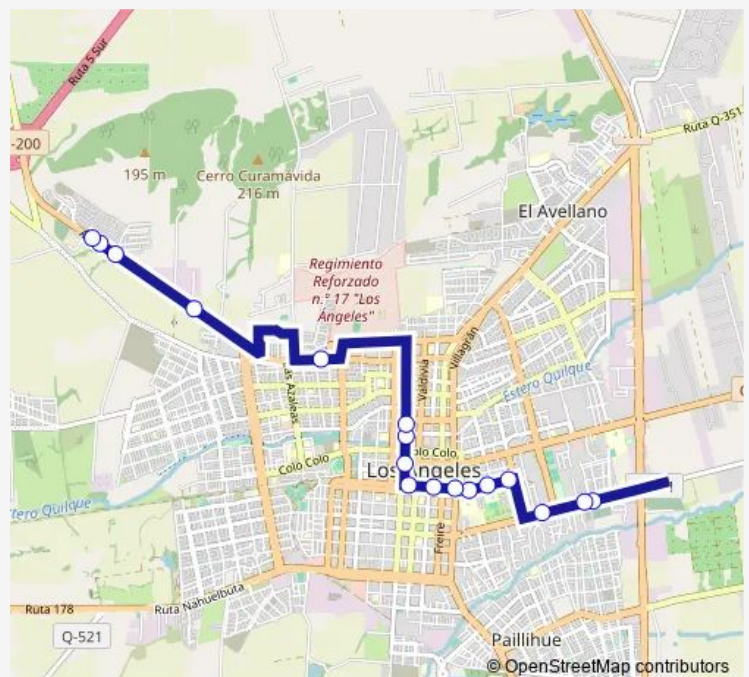

Bus C7_R Expresos Araucano

[Go to website](#)

Direction

Gabriela Mistral / Cementerio Catolico — Maria Dolores / Maria Dolores

17 stops

[Open route schedule](#)

Gabriela Mistral / Cementerio Catolico

Gabriela Mistral / Guillermo Marconi

Mendoza / Lautaro

Mendoza / Rengo

Mendoza / Tucapel

Orompello / San Luis

Maria Dolores / Camino Parcela Las Amalias

Maria Dolores / Camino Villa la Montana

Maria Dolores / Principal

Maria Dolores / Maria Dolores

Route schedule

Gabriela Mistral / Cementerio Catolico — Maria Dolores / Maria Dolores

Monday 07:47-19:52

Tuesday 07:47-19:52

Wednesday 07:47-19:52

Thursday 07:47-19:52

Friday 07:47-19:52

Saturday 07:47-19:52

Sunday 07:47-19:52

Route info

Direction: Gabriela Mistral / Cementerio Catolico

Stops: 17

Trip Duration: 0 hour 25 min

C7_R — Expresos Araucano

C7_R Bus time schedules and route maps are available in an offline PDF at busmaps.com. Use the busmaps.com website to see live bus times, train schedule or subway schedule, and step-by-step directions for all public transit in Los Angeles