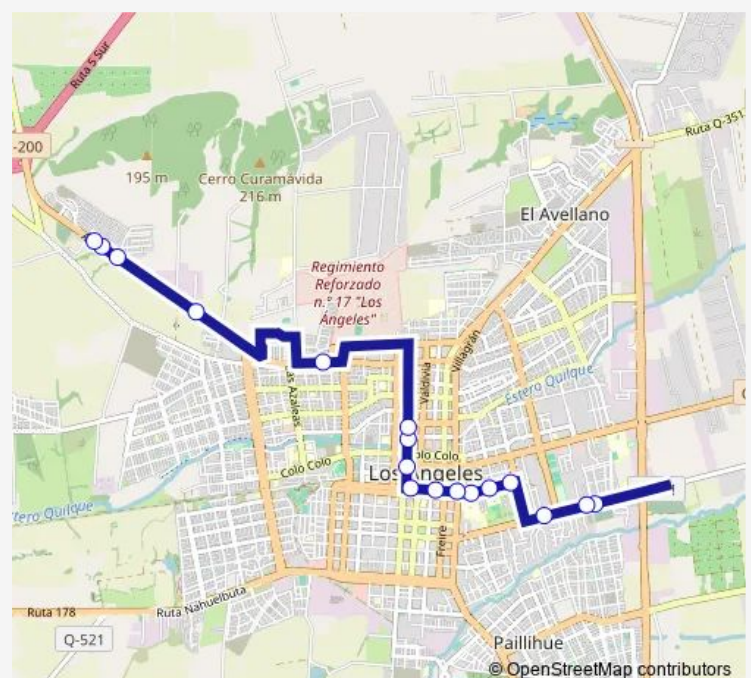

### Direction

Gabriela Mistral / Cementerio Catolico — Maria Dolores / Maria Dolores

17 stops

[Open route schedule](#)

Gabriela Mistral / Cementerio Catolico

Gabriela Mistral / Guillermo Marconi

Gabriela Mistral / Tte Luis Cruz Martinez

Mendoza / Tucapel

Orompello / San Luis

Maria Dolores / Camino Parcela Las Amalias

Maria Dolores / Camino Villa la Montana

Maria Dolores / Principal

Maria Dolores / Maria Dolores

### Route schedule

Gabriela Mistral / Cementerio Catolico — Maria Dolores / Maria Dolores

Monday 07:47-19:52

Tuesday 07:47-19:52

Wednesday 07:47-19:52

Thursday 07:47-19:52

Friday 07:47-19:52

Saturday 07:47-19:52

### Route info

Direction: Gabriela Mistral / Cementerio Catolico

Stops: 17

Trip Duration: 0 hour 25 min

C7\_R Bus time schedules and route maps are available in an offline PDF at [busmaps.com](https://busmaps.com). Use the [busmaps.com](https://busmaps.com) website to see live bus times, train schedule or subway schedule, and step-by-step directions for all public transit in Los Angeles