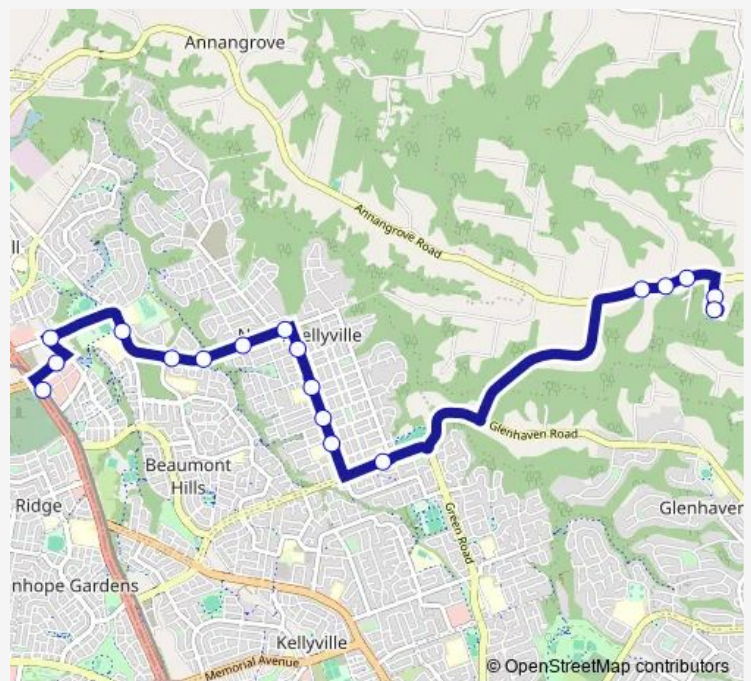

School Bus 2655 St Madeleines PS Kenthurst to Rouse Hill Station

[Go to website](#)

Direction

St Madeleine's Primary School, School Grounds — Rouse Hill Station, North West Twy

18 stops

[Open route schedule](#)

Hezlett Rd Opp Edgbaston Rd

North Kellyville Public School, Hezlett Rd

Hezlett Rd Before Armbruster Av

Withers Rd After Hezlett Rd

Withers Rd After Horan Rd

Withers Rd At Glenburnie Cl Walkway

Withers Rd Before Mungerie Rd

Rouse Hill High School, Withers Rd

Commercial Rd At Caddies Bvd

Rouse Hill Dr At Civic Way

Rouse Hill Station, North West Twy

Route schedule

St Madeleine's Primary School, School Grounds — Rouse Hill Station, North West Twy

Monday	15:30
Tuesday	15:30
Wednesday	15:30
Thursday	15:30
Friday	15:30
Saturday	—
Sunday	—

Route info

Direction: St Madeleine's Primary School, School Grounds

Stops: 18

Trip Duration: 0 hour 37 min

2655 School Bus time schedules and route maps are available in an offline PDF at busmaps.com. Use the busmaps.com website to see live bus times, train schedule or subway schedule, and step-by-step directions for all public transit in Parramatta