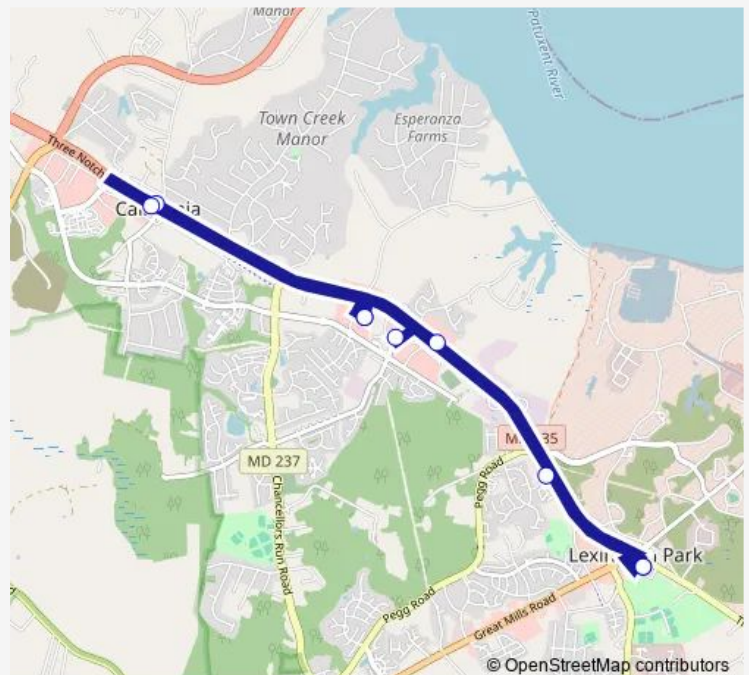

San Souci Plaza

Intersection of Three Notch Rd and Shady Mile Dr

Intersection of Three Notch Rd and Old Rolling Rd

San Souci Plaza

J. Patrick Jarboe Medical Center

Intersection of Three Notch Rd and Valley Dr

Tulagi Place

Route schedule

Tulagi Place — Tulagi Place

Monday 06:00-18:39

Tuesday 06:00-18:39

Wednesday 06:00-18:39

Thursday 06:00-18:39

Friday 06:00-18:39

Saturday 06:00-18:39

Sunday 06:00-18:39

Route info

Direction: Tulagi Place

Stops: 9

Trip Duration: 1 hour 0 min

■ 4.5 — Between Lexington Park and California via MD 235

BusMaps