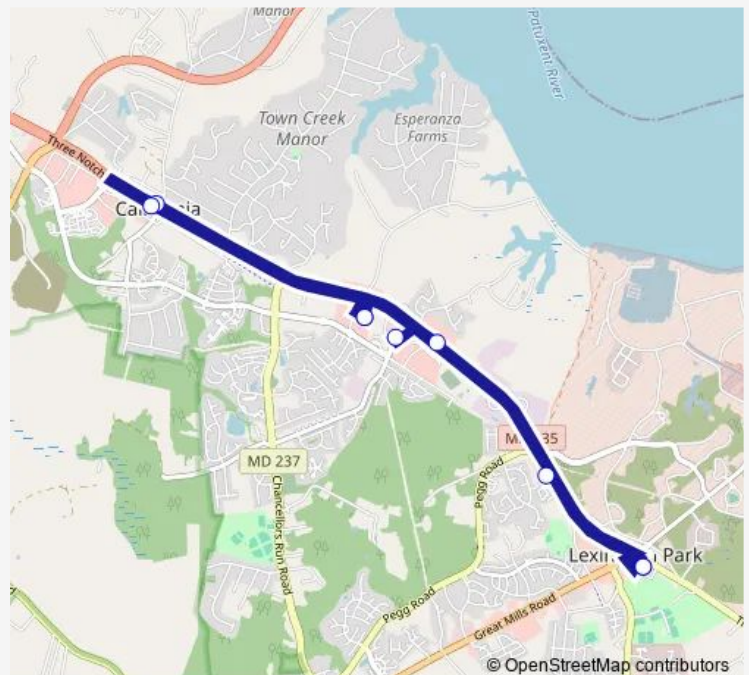

San Souci Plaza

Intersection of Three Notch Rd and Shady Mile Dr

Intersection of Three Notch Rd and Old Rolling Rd

San Souci Plaza

J. Patrick Jarboe Medical Center

Intersection of Three Notch Rd and Valley Dr

Tulagi Place

Route schedule

Tulagi Place — Tulagi Place

Monday 06:00-18:39

Tuesday 06:00-18:39

Wednesday 06:00-18:39

Thursday 06:00-18:39

Friday 06:00-18:39

Saturday 06:00-18:39

Sunday 06:00-18:39

Route info

Direction: Tulagi Place

Stops: 9

Trip Duration: 1 hour 0 min

■ 4.5 — Between Lexington Park and California via MD 235

4.5 Bus time schedules and route maps are available in an offline PDF at busmaps.com. Use the busmaps.com website to see live bus times, train schedule or subway schedule, and step-by-step directions for all public transit in Leonardtown