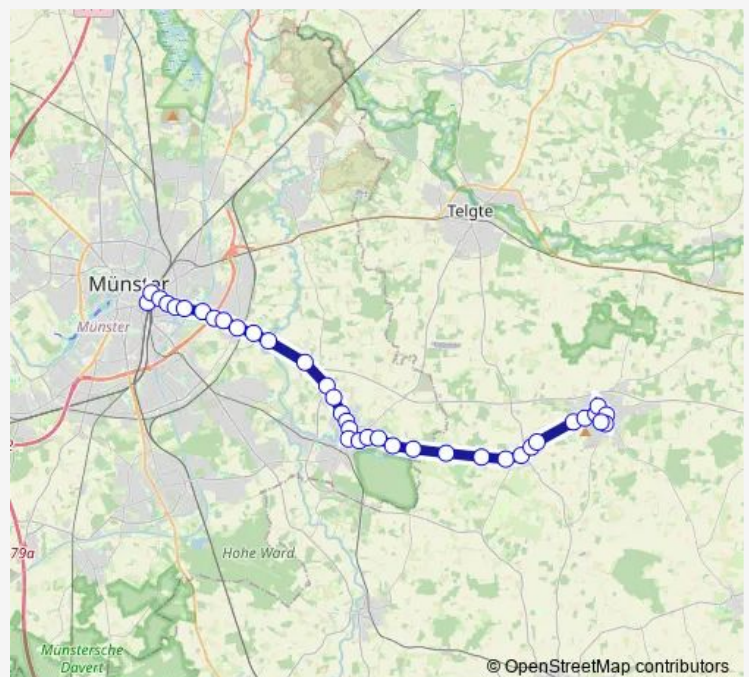

### Route schedule

Everswinkel, Freckenhorster Str. — Münster (Westf)  
Hauptbahnhof Bstg C1

Monday 05:12-22:22

Tuesday 06:32-09:02

Wednesday —

Thursday —

Friday 05:12-22:22

Saturday 06:32-09:02

### Route info

Direction: Everswinkel, Freckenhorster Str.

Stops: 36

Trip Duration: 0 hour 38 min

R22 — (R23 Warendorf -) Everswinkel - Wolbeck - Münster

Münster Abzweig Angelmodde

Münster Averhoff Rusticus