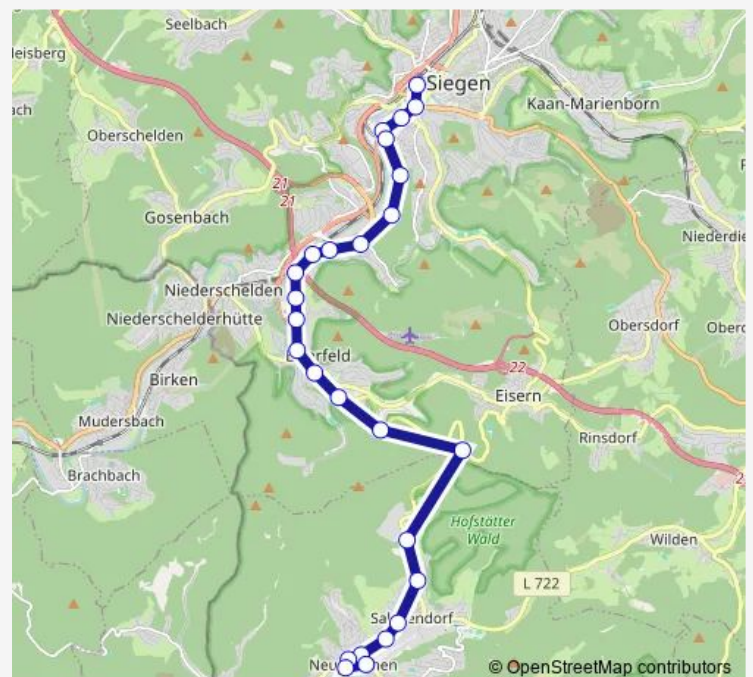

Saturday 04:32-06:32

Sunday 07:32-22:32

Route info

Direction: Siegen Zob

Stops: 26

Trip Duration: 0 hour 32 min

■ R22

Salchendorf Oerter