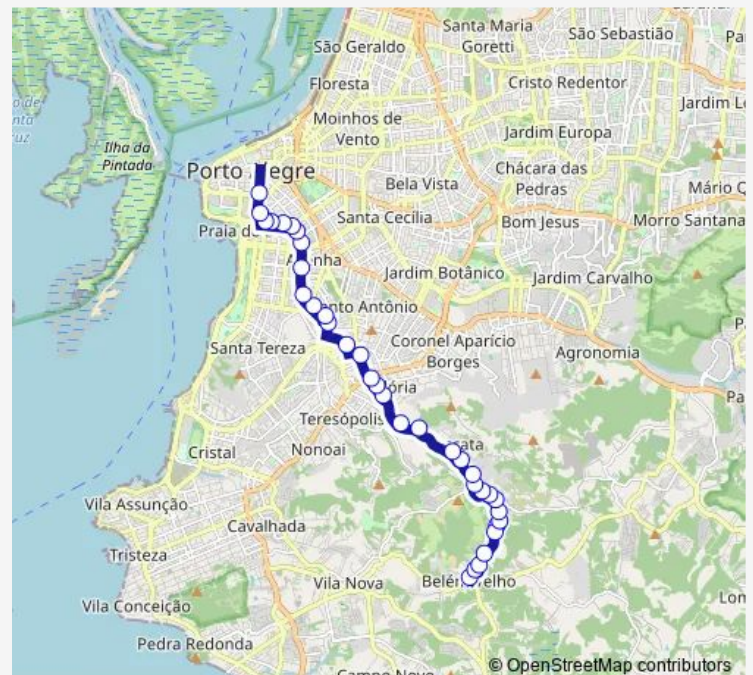

Tuesday 05:16-20:09

Wednesday 05:16-20:09

Thursday 05:16-20:09

Friday 05:16-20:09

Saturday —

Sunday —

Route info

Direction: Major Tito DF 427

Stops: 35

Trip Duration: 0 hour 35 min

R22 — Rapida - Cascatinha

CEL Neves 566

DR Carlos Barbosa 954 Posto DE Gasolina

Oswaldo Rolla (Foguinho) 135

CEL Gastao Haslocher Mazon DF Praça Posto Br

Erico Verissimo 1500 Posto

Direction: Joao Pessoa 359 Viaduto Independencia

Stops: 28

Trip Duration: 0 hour 36 min

Prof Oscar Pereira 8753

DR Sarmento Barata 199/DF 176

Major Tito DF 427

DR Vergara 5414

R22 Bus time schedules and route maps are available in an offline PDF at busmaps.com. Use the busmaps.com website to see live bus times, train schedule or subway schedule, and step-by-step directions for all public transit in Porto Alegre