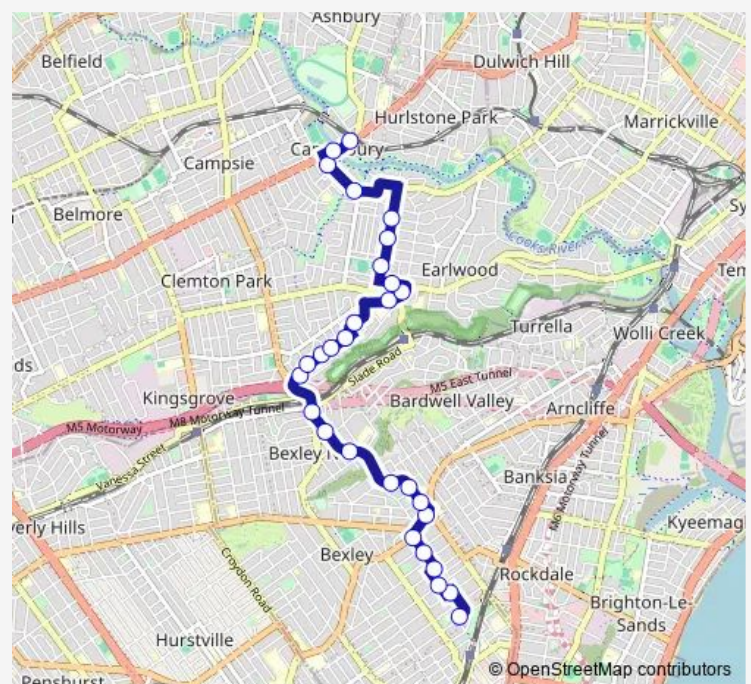

### Route schedule

Marist College Kogarah, Wolseley St — Canterbury Station, Canterbury Rd, Stand E

Monday	15:20
Tuesday	15:20
Wednesday	15:20
Thursday	15:20
Friday	—
Saturday	—
Sunday	—

### Route info

Direction: Marist College Kogarah, Wolseley St

Stops: 29

Trip Duration: 0 hour 32 min

765s — Marist Bros, Kogarah to Canterbury

Earlwood Shops, Clarke St, Stand B

Cameron Av Opp Lanark Av

Thompson St Opp Fricourt Av

## Route schedule

Canterbury Station, Broughton St, Stand A — Wolseley St  
Opp Marist College Kogarah

Monday 07:46

Tuesday 07:46

Wednesday 07:46

Thursday 07:46

Friday —

Saturday —

## Route info

Direction: Canterbury Station, Broughton St, Stand A

Stops: 27

Trip Duration: 0 hour 31 min

Seaforth St At Beaconsfield St

Connemarra St At Dunmore St S

Wolseley St Opp Marist College Kogarah

765s School Bus time schedules and route maps are available in an offline PDF at [busmaps.com](https://busmaps.com). Use the [busmaps.com](https://busmaps.com) website to see live bus times, train schedule or subway schedule, and step-by-step directions for all public transit in Sydney