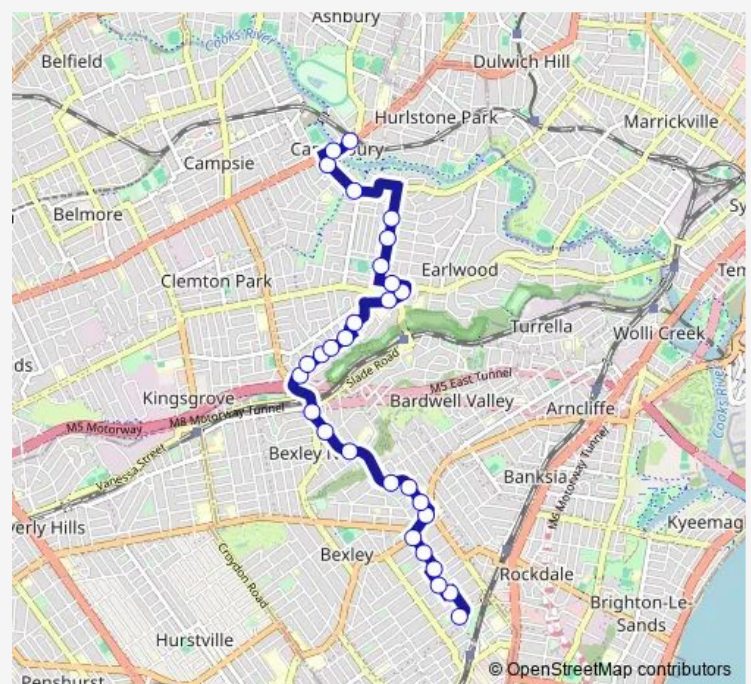

### Route schedule

Marist College Kogarah, Wolseley St — Canterbury Station, Canterbury Rd, Stand E

Monday	15:20
Tuesday	15:20
Wednesday	15:20
Thursday	15:20
Friday	15:20
Saturday	—
Sunday	—

### Route info

Direction: Marist College Kogarah, Wolseley St

Stops: 29

Trip Duration: 0 hour 32 min

765s — Marist Bros, Kogarah to Canterbury

Earlwood Shops, Clarke St, Stand B

Cameron Av Opp Lanark Av

Thompson St Opp Fricourt Av

## Route schedule

Canterbury Station, Broughton St, Stand A — Wolseley St  
Opp Marist College Kogarah

Monday 07:46

Tuesday 07:46

Wednesday 07:46

Thursday 07:46

Friday 07:46

Saturday —

## Route info

Direction: Canterbury Station, Broughton St, Stand A

Stops: 27

Trip Duration: 0 hour 31 min

Seaforth St At Beaconsfield St

Connemarra St At Dunmore St S

Wolseley St Opp Marist College Kogarah

765s School Bus time schedules and route maps are available in an offline PDF at [busmaps.com](https://busmaps.com). Use the [busmaps.com](https://busmaps.com) website to see live bus times, train schedule or subway schedule, and step-by-step directions for all public transit in Sydney