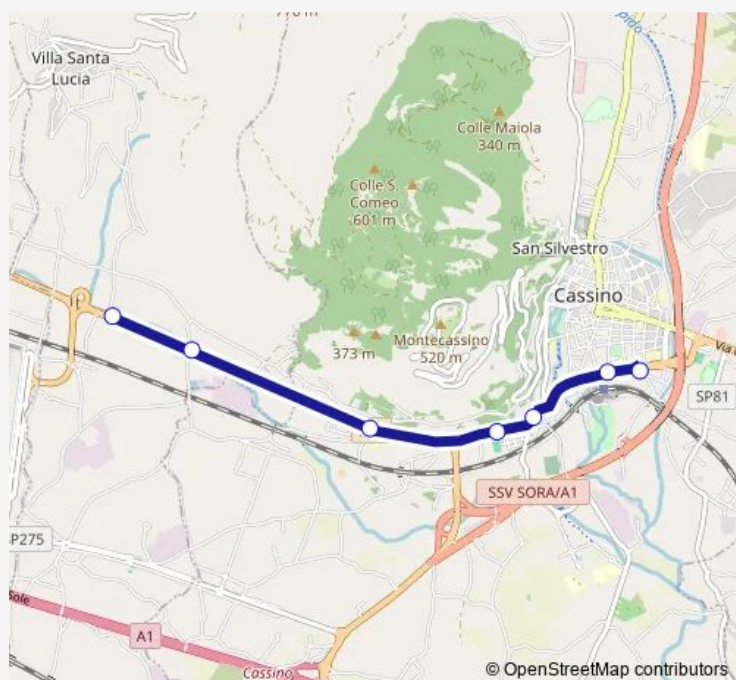

Bus Cassino - Villa Santa Lucia (AC) # Cs103a

[Go to website](#)

Direction

Cassino | Viale Garigliano Via Volturno # f4412 — Villa S. Lucia | Via Casilina Via Ponte Romano # f5297

7 stops

[Open route schedule](#)

Villa S. Lucia | Via Casilina Via Ponte Romano # f5297

Route schedule

Cassino | Viale Garigliano Via Volturno # f4412 — Villa S. Lucia | Via Casilina Via Ponte Romano # f5297

Monday	08:05-08:15
Tuesday	08:05-08:15
Wednesday	08:05-08:15
Thursday	08:05-08:15
Friday	08:05-08:15
Saturday	08:15
Sunday	—

Route info

Direction: Cassino | Viale Garigliano Via Volturno # f4412

Stops: 7

Trip Duration: 0 hour 14 min

Cassino - Villa Santa Lucia (AC) # Cs103a

Bus time schedules and route maps are available in an offline PDF at busmaps.com. Use the busmaps.com website to see live bus times, train schedule or subway schedule, and step-by-step directions for all public transit in Cassino