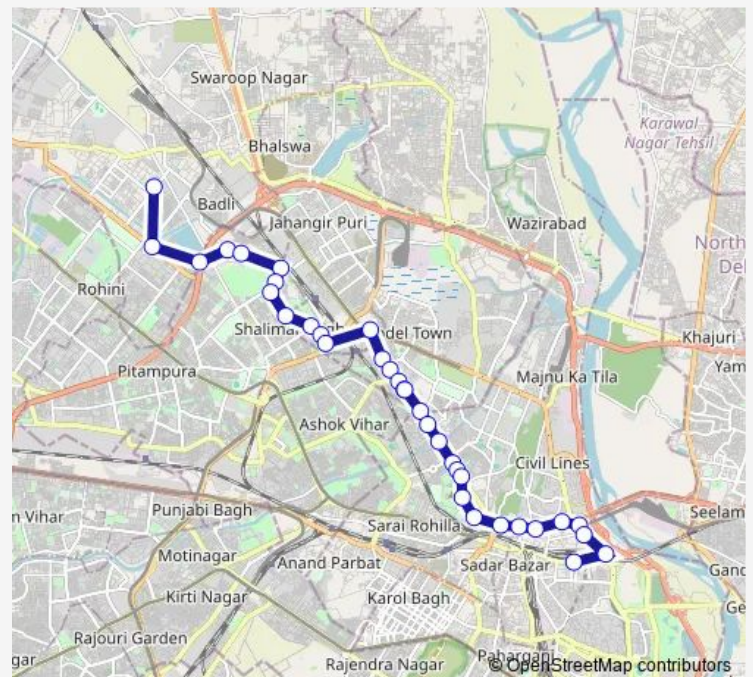

Bus 183down

[Go to website](#)

Direction

Rohini Sec15 E2 — Old Delhi Railway Station

34 stops

[Open route schedule](#)

Rohini Sec15 E2

Vidya Vihar Marg

Thursday 12:20-22:10

Friday 12:20-22:10

Saturday 12:20-22:10

Sunday 12:20-22:10

Route info

Direction: Rohini Sec15 E2

Stops: 34

Trip Duration: 1 hour 7 min

183down

BusMaps

Shakti Nagar

Birla Mill

Clock Tower

Roshnara Bagh

Roshnara Road

Ice Factory (Rani Jhansi Road)

St Stephen Hospital

Tees Hazari Court

Isbt Nityanand Marg

ISBT Kashmiri Gate

Guru Govind Singh University (Kashmere Gate)

Gpo

Old Delhi Railway Station

183down Bus time schedules and route maps are available in an offline PDF at busmaps.com. Use the busmaps.com website to see live bus times, train schedule or subway schedule, and step-by-step directions for all public transit in Delhi