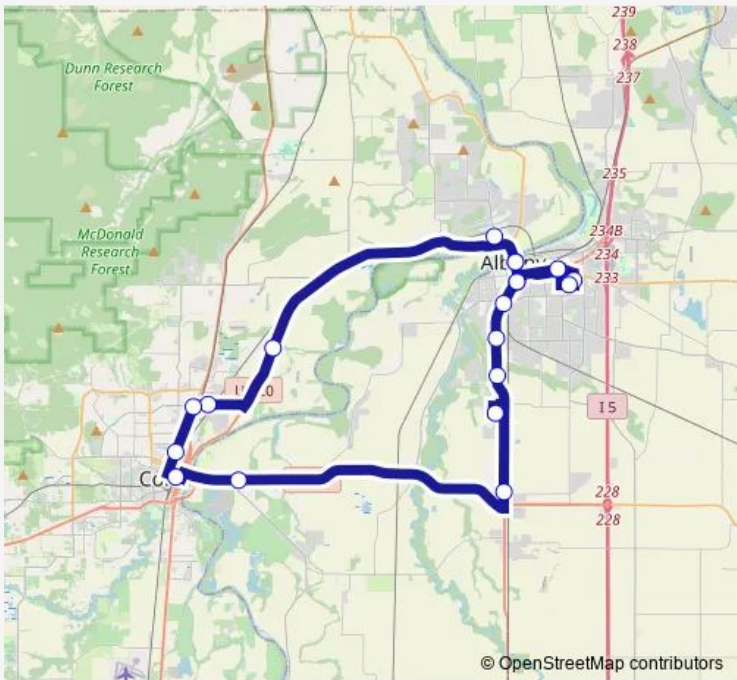

**Direction**  
2nd & Lyon — Albany Amtrak Station  
18 stops  
[Open route schedule](#)

- 2nd & Lyon
- North Albany Park & Ride
- Davis Family Farm & Childrens Farm Home - Flag Stop
- Circle & Belvue
- 9th & Circle Blvd - Rite-Aid
- 9th & Fremont Ave - Avery Square
- Downtown Transit Center
- Peoria Market & Wolcott - Flag Stop
- Hwy 99 at Porters
- Lbcc - Linn Benton Community College
- College Park
- Ymca on Pacific Blvd
- Taco Bell on Pacific Blvd before Albany Station
- Albany Amtrak Station
- Clay at Heritage Mall
- 14th at Heritage Mall
- Goodwill on Pacific Blvd & Cleveland - Flag Stop
- Albany Amtrak Station

Route schedule  
2nd & Lyon — Albany Amtrak Station

Monday	—
Tuesday	—
Wednesday	—
Thursday	—
Friday	—
Saturday	10:43
Sunday	—

Route info  
Direction: 2nd & Lyon  
Stops: 18  
Trip Duration: 1 hour 12 min

**Direction**

Albany Amtrak Station — 2nd &amp; Lyon

19 stops

[Open route schedule](#)

Albany Amtrak Station

2nd &amp; Lyon

North Albany Park &amp; Ride

Davis Family Farm &amp; Childrens Farm Home - Flag Stop

## Route info

Direction: Albany Amtrak Station

Stops: 19

Trip Duration: 1 hour 13 min

Saturday Bus time schedules and route maps are available in an offline PDF at [busmaps.com](http://busmaps.com). Use the [busmaps.com](http://busmaps.com) website to see live bus times, train schedule or subway schedule, and step-by-step directions for all public transit in Albany