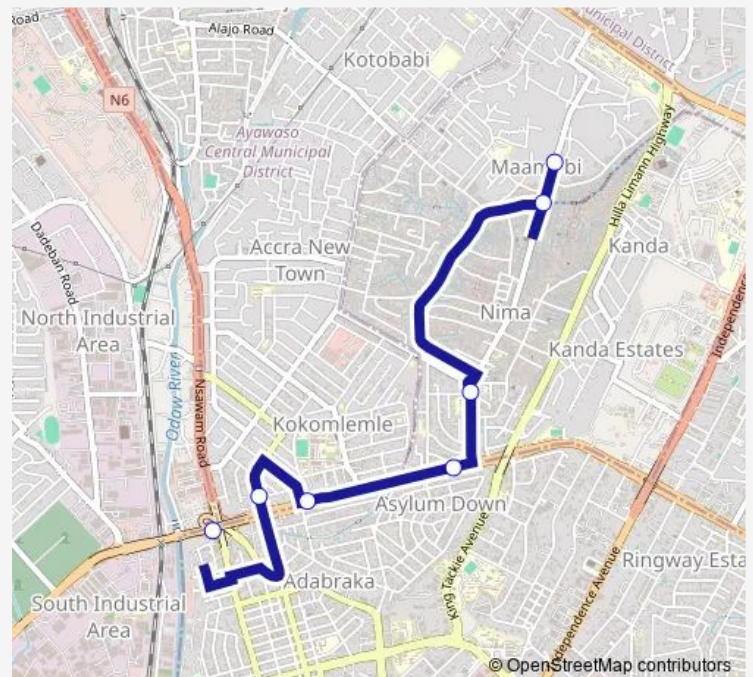

Bus 996A Null

[Go to website](#)

Direction

Mcbonalds — Terminal Circle

7 stops

[Open route schedule](#)

Mcbonalds

Gutter

Nima Roundabout 996

Nima Police Station 996

Equip

Circle Overhead 996

Terminal Circle

Route schedule

Mcbonalds — Terminal Circle

Monday	13:28
Tuesday	13:28
Wednesday	13:28
Thursday	13:28
Friday	13:28
Saturday	13:28
Sunday	13:28

Route info

Direction: Mcbonalds

Stops: 7

Trip Duration: 0 hour 41 min

■ 996A — Null

996A Bus time schedules and route maps are available in an offline PDF at busmaps.com. Use the busmaps.com website to see live bus times, train schedule or subway schedule, and step-by-step directions for all public transit in Accra