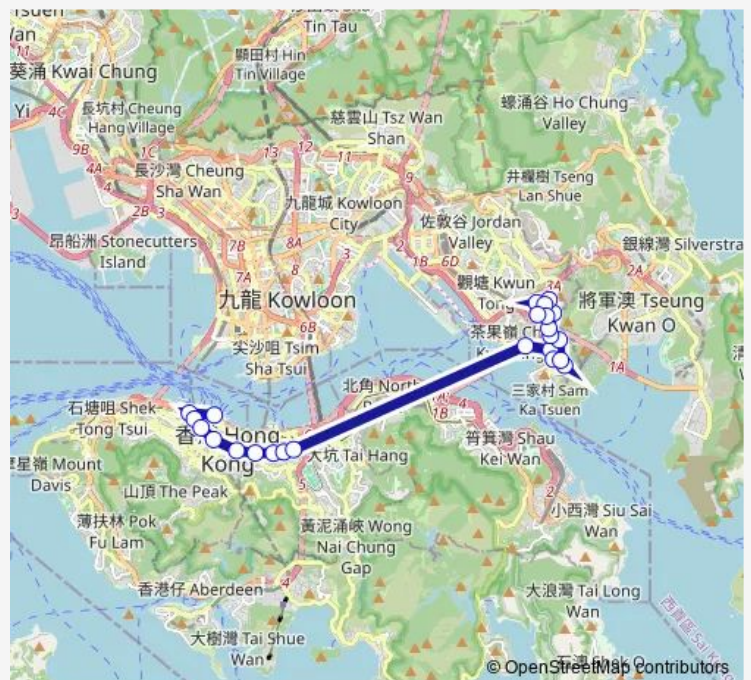

Route schedule

[Ctb] Central Ferry Piers[[Kmb+Ctb] Central (Central Ferry Piers)/
Central Ferry Piers[[Kmb] Central (Central Ferry Piers) — [Kmb] Ping Tin

Monday	18:00-18:20
Tuesday	18:00-18:20
Wednesday	18:00-18:20
Thursday	18:00-18:20
Friday	18:00-18:20
Saturday	—
Sunday	—

Route info

Direction: [Ctb] Central Ferry Piers[[Kmb+Ctb] Central (Central Ferry Piers)/
Central Ferry Piers[[Kmb] Central (Central Ferry Piers)

Stops: 24

Trip Duration: 1 hour 0 min

603P — Central Ferry Piers - Ping Tin