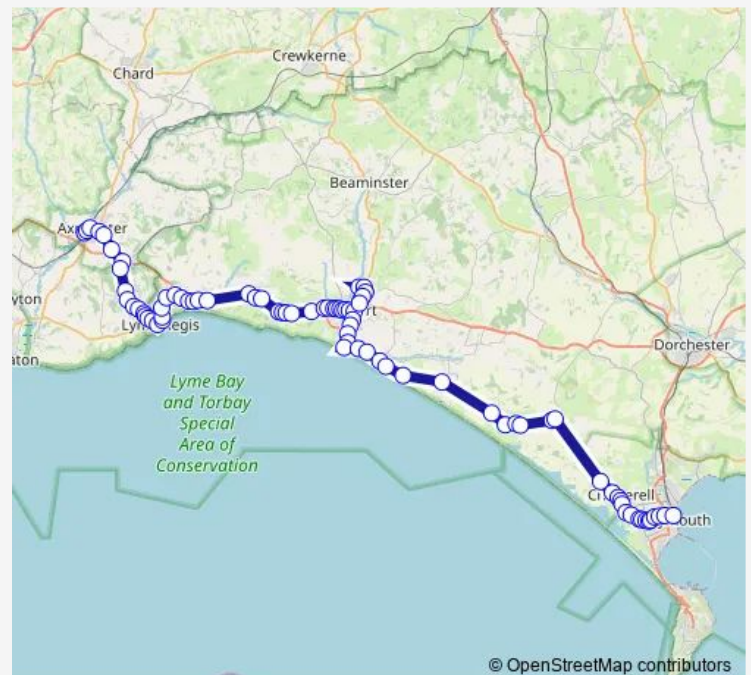

Thursday 06:47

Friday 06:47

Saturday —

Sunday —

Route info

Direction: Talbot Arms

Stops: 69

Trip Duration: 1 hour 51 min

■ X53 — Weymouth - Axminster

Chideock Bridge

The George Inn

Broadmead

The London Inn

Sprakes Corner

Symondsbury Business Park

West Mead

Bridport Medical Centre

Park Road

Bus Station

Town Centre

Natwest Bank

East Street Bridge

Pasture Way

Hollow Way