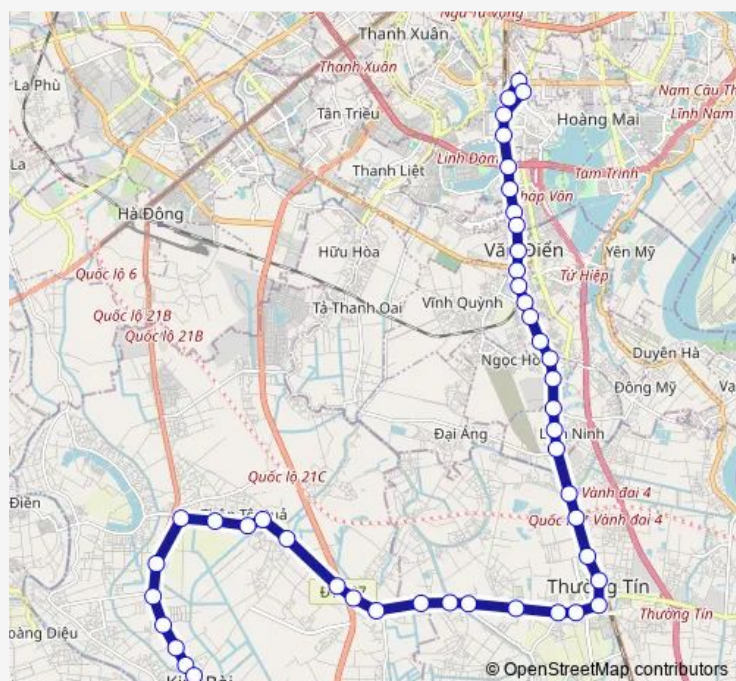

### Route schedule

Stop\_06b\_2\_S27 — Stop\_94\_1\_S45

Monday 09:30-19:40

Tuesday 09:30-19:40

Wednesday 09:30-19:40

Thursday 09:30-19:40

Friday 09:30-19:40

Saturday 09:30-19:40

### Route info

Direction: Stop\_06b\_2\_S27

Stops: 45

Trip Duration: 1 hour 13 min

Route\_94\_1

BusMaps

Stop\_06a\_1\_S21

Stop\_06a\_1\_S22