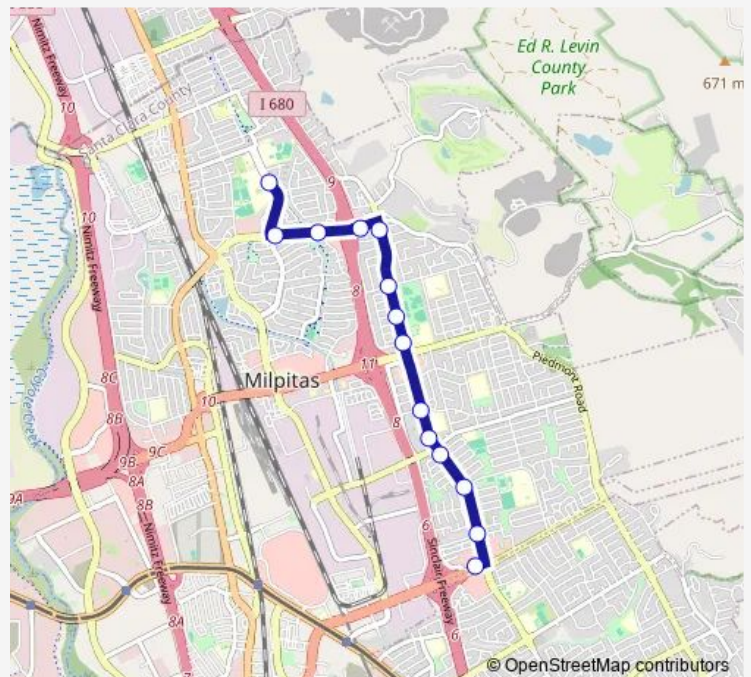

Wednesday 07:53

Thursday 07:53

Friday 07:53

Saturday —

Sunday —

Route info

Direction: Park Victoria & Landess

Stops: 14

Trip Duration: 0 hour 20 min

School 247 — Milpitas HS - Landess & Park Victoria

Direction

Escuela & Milpitas High School — Landess & Park Victoria

14 stops

[Open route schedule](#)

Escuela & Milpitas High School

Jacklin & Escuela

Jacklin & Hillview

Jacklin & I-680

Park Victoria & Daniel

Park Victoria & Kennedy

Park Victoria & Park Heights

Park Victoria & Calaveras

Park Victoria & Edsel

Tuesday 15:35

Wednesday 14:42

Thursday 15:35

Friday 15:35

Saturday —

Sunday —

Route info

Direction: Escuela & Milpitas High School