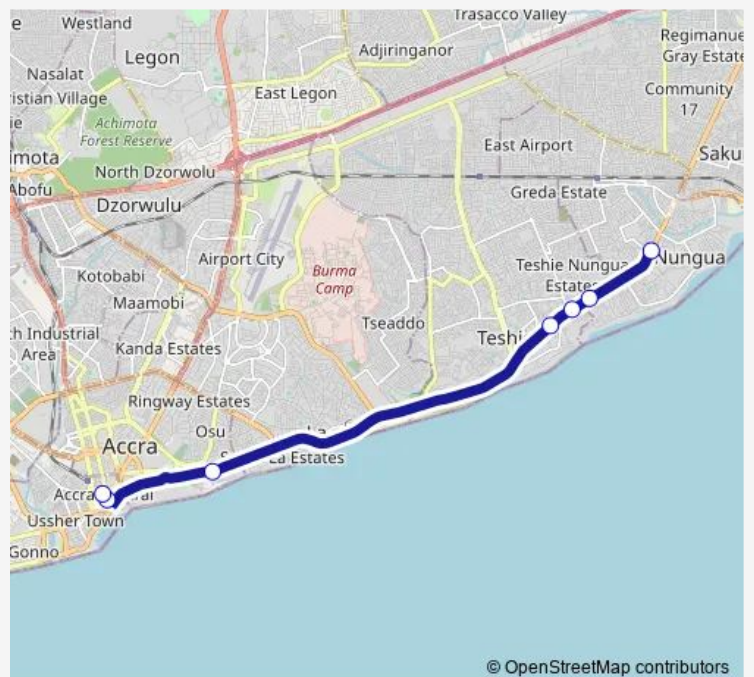

Bus 469B Nungua Station to Rawlings Park

[Go to website](#)

Direction

Terminal Nungua Station — Terminal Rawlings Park

7 stops

[Open route schedule](#)

Terminal Nungua Station

A Life

1st Junction

Abotsi Hanyah

Osu Anohor

Melcom

Terminal Rawlings Park

Route schedule

Terminal Nungua Station — Terminal Rawlings Park

Monday 12:52

Tuesday 12:52

Wednesday 12:52

Thursday 12:52

Friday 12:52

Saturday 12:52

Sunday 12:52

Route info

Direction: Terminal Nungua Station

Stops: 7

Trip Duration: 0 hour 42 min

© OpenStreetMap contributors

■ 469B — Nungua Station to Rawlings Park

BusMaps

469B Bus time schedules and route maps are available in an offline PDF at busmaps.com. Use the busmaps.com website to see live bus times, train schedule or subway schedule, and step-by-step directions for all public transit in Accra