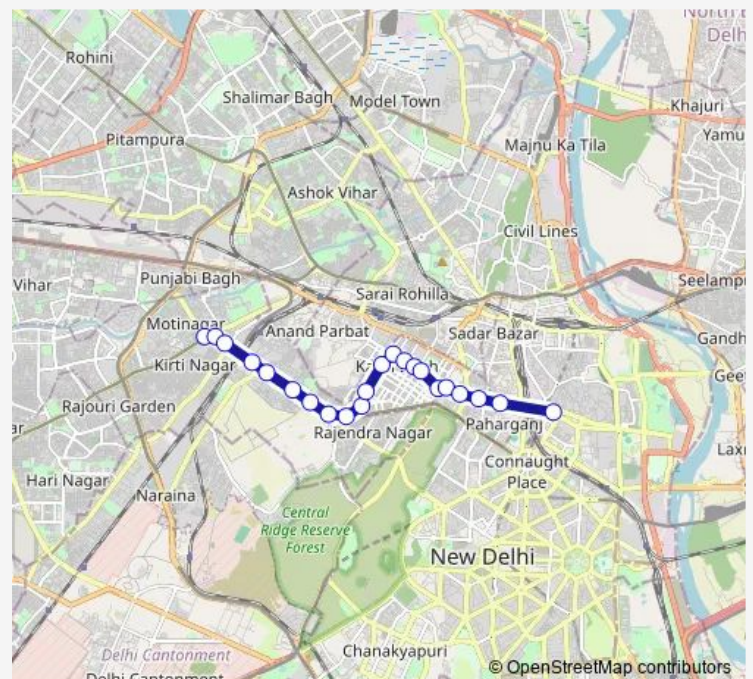

Thursday 15:12-20:01

Friday 15:12-20:01

Saturday 15:12-20:01

Sunday 15:12-20:01

Route info

Direction: Moti Nagar

Stops: 22

Trip Duration: 0 hour 38 min