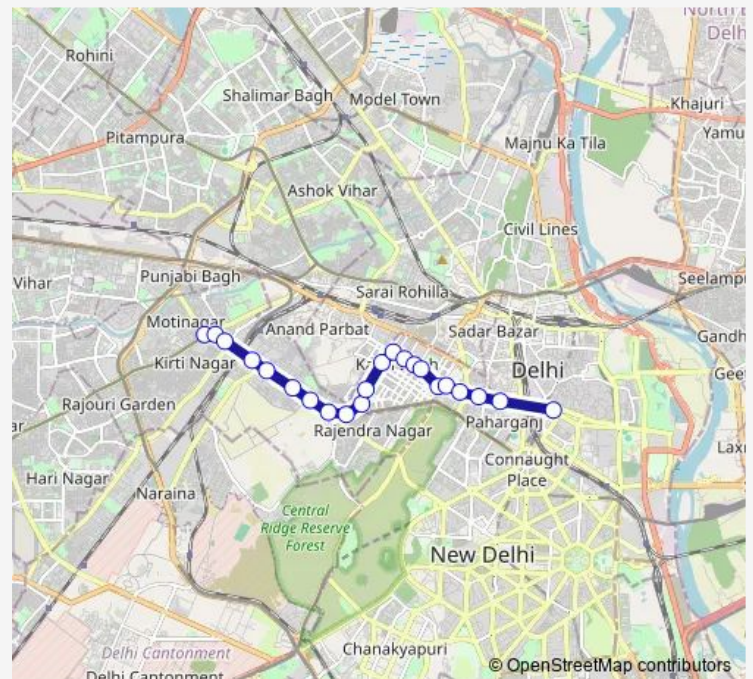

Bus 83adown

[Go to website](#)

Direction

Moti Nagar — Ajmeri Gate / Kamla Market

22 stops

[Open route schedule](#)

Moti Nagar

Moti Nagar Industrial Area

Moti Nagar Industrial Area

Shadipur Depot

Shadipur Metro Station

West Patel Nagar

South Patel Nagar (Metro Station)

East Patel Nagar

Rajendra Place

RS Satsang

Prasad Nagar

Kikar Wala Chowk

Dev Nagar / Khalsa College

Prahlad Market

Thana DB Gupta Road

DB Gupta Market

Faiz Road

Karol Bagh Terminal

Jhandewalan

Paharganj Police Station

Dispensary Paharganj

Route schedule

Moti Nagar — Ajmeri Gate / Kamla Market

Monday 15:12-20:01

Tuesday 15:12-20:01

Wednesday 15:12-20:01

Thursday 15:12-20:01

Friday 15:12-20:01

Saturday 15:12-20:01

Sunday 15:12-20:01

Route info

Direction: Moti Nagar

Stops: 22

Trip Duration: 0 hour 38 min

83adown

BusMaps