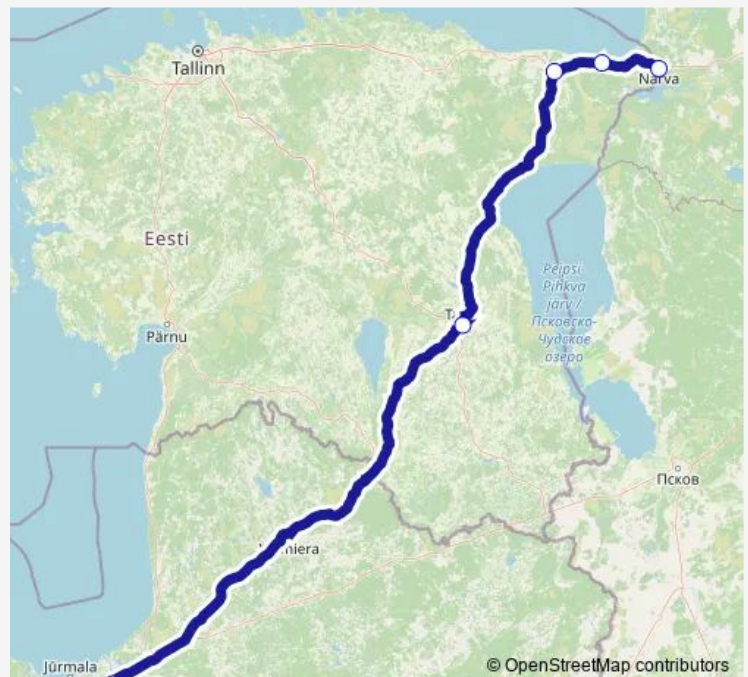

Thursday 20:55

Friday 20:55

Saturday 20:55

Sunday 20:55

Route info

Direction: Narva, Bus Station

Stops: 6

Trip Duration: 7 hour 0 min

FlixBus N1235 — Narva - Tartu - Riga

Direction

Riga, International Airport — Narva, Bus Station

6 stops

[Open route schedule](#)

Riga, International Airport

Riga, Bus Station

Tartu, Bus Station